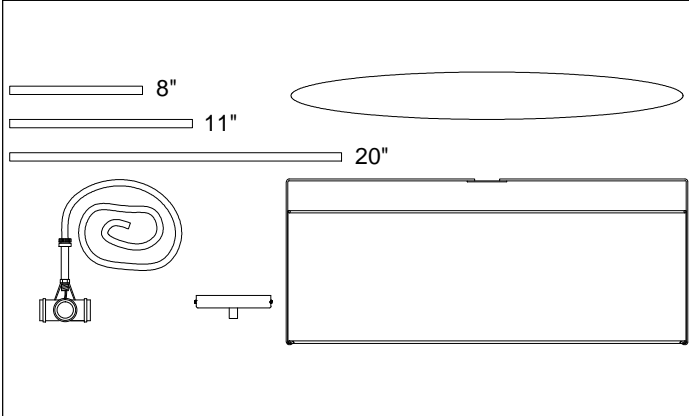

TRA-244P

1

3

Bulbs/ Ampoules:
4x Max 100W
E26 Base
(Not Included/
Non Inclus)

4

5

6

7