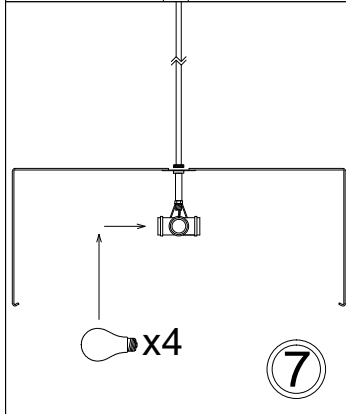

TRA-244P

1

3

Bulbs/ Ampoules:
4x Max 100W
E26 Base
(Not Included/
Non Inclus)

4

5

6

7