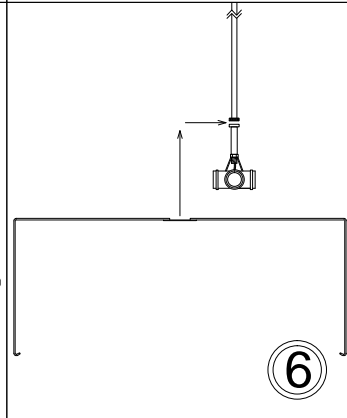

TRA-244P

1

3

Bulbs/ Ampoules:
4x Max 100W
E26 Base
(Not Included/
Non Inclus)

4

5

6

7