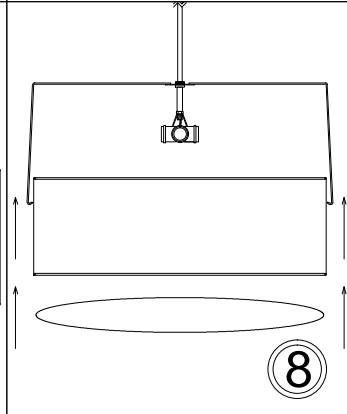

TRA-244P

1

3

Bulbs/ Ampoules:
4x Max 100W
E26 Base
(Not Included/
Non Inclus)

4

5

6

7