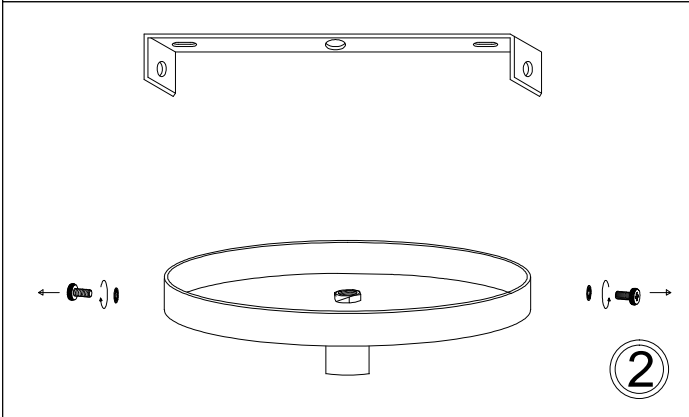

TRA-244P

1

3

Bulbs/ Ampoules:
4x Max 100W
E26 Base
(Not Included/
Non Inclus)

4

5

6

7