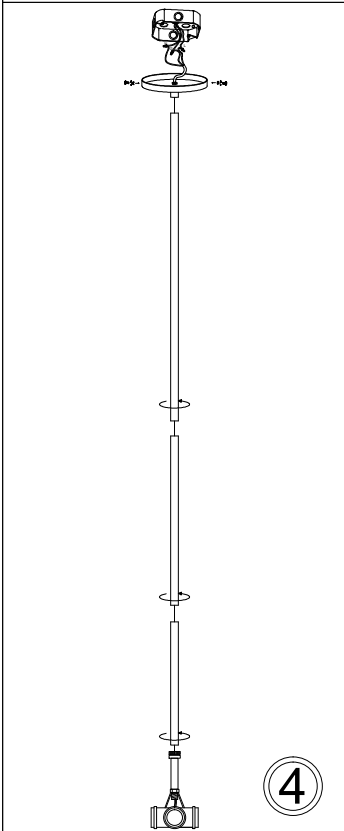

TRA-244P

1

3

Bulbs/ Ampoules:
4x Max 100W
E26 Base
(Not Included/
Non Inclus)

4

5

6

7