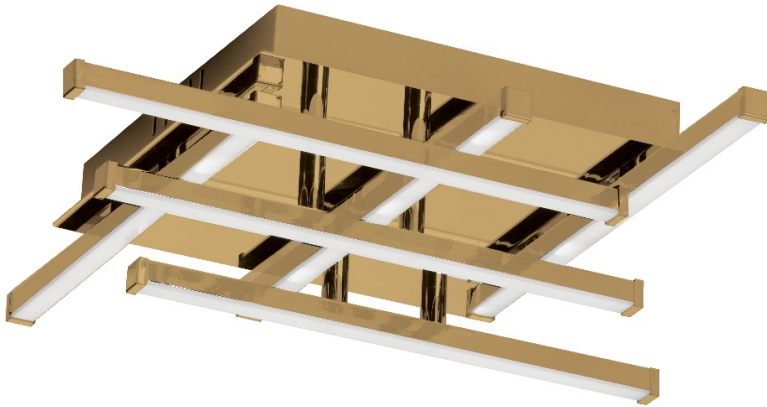

**SUM-1414FH-AGB - 18W Flush Mount AGB w/ WH Acrylic Diffuser**

LED

18W LED Flush Mount Aged Brass with White Acrylic Diffuser

<b>Height</b>	3.25	<b>No. of Bulbs</b>	6
<b>Width/Length</b>	14.75	<b>LED Compatible</b>	Integrated LED
<b>Depth</b>	14.75	<b>Total Wattage</b>	18
<b>Weight</b>	8		
<b>Body Material</b>	Metal		
<b>Finish/Color</b>	Aged Brass		
<b>Type of Finish</b>	Electroplated		
<b>Bulb 1 Amount</b>	6	<b>Rated For Voltage</b>	Damp 120V
<b>Bulb 1 Base Type</b>	LED		
<b>Bulb 1 Max Watt.</b>	3		
<b>Bulb 1 Included</b>	Yes	<b>Approval</b>	cUL or equivalent
<b>Bulb 1 Lumens</b>	1100	<b>Warranty</b>	5 Years
<b>Bulb 1 CRI</b>	80+	<b>Instal Position</b>	Ceiling

Date:	Notes:
Fixture Type:	
Job Name:	

**Lighting • LED • Shades • Custom Designs**

TORONTO | BUFFALO | LIGHTFAIR | DALLAS MARKET CENTRE # 4303

 [www.dainolite.com](mailto:www.dainolite.com)
 1-888-564-1262
  [dainolite@dainolite.com](mailto:dainolite@dainolite.com)  
 /dainolite
  /dainoliteld
  /dainolite