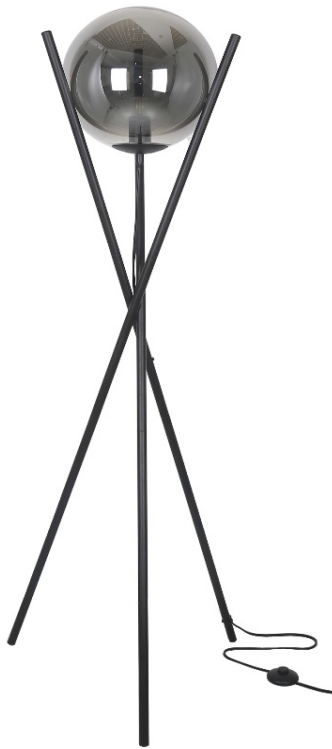

PAM-601F-MB - 1LT Incand Floor Lamp Matte Black w/Smoked Glass

1 Light Incandescent Floor Lamp Matte Black Finish with Smoked Glass

Height	59.75	No. of Bulbs	1
Width/Length	22	LED Compatible	LED Compatible
Depth	22	Total Wattage	40
Weight	7		
Body Material	Metal	Second Material	Glass
Finish/Color	Matte Black	Second Finish/Color	Smoked
Type of Finish	Painted		
Bulb 1 Amount	1	Rated For Voltage	Dry 120V
Bulb 1 Base Type	E26		
Bulb 1 Max Watt.	40	Approval	cUL or equivalent
Bulb 1 Included	No	Warranty	1 Year
Bulb 1 Lumens		Instal Position	Floor
Bulb 1 CRI			

Date:	Notes:
Fixture Type:	
Job Name:	

Lighting • LED • Shades • Custom Designs

TORONTO | BUFFALO | LIGHTFAIR | DALLAS MARKET CENTRE # 4303

 www.dainolite.com
 1-888-564-1262
  dainolite@dainolite.com
 /dainolite
  /dainoliteld
  /dainolite