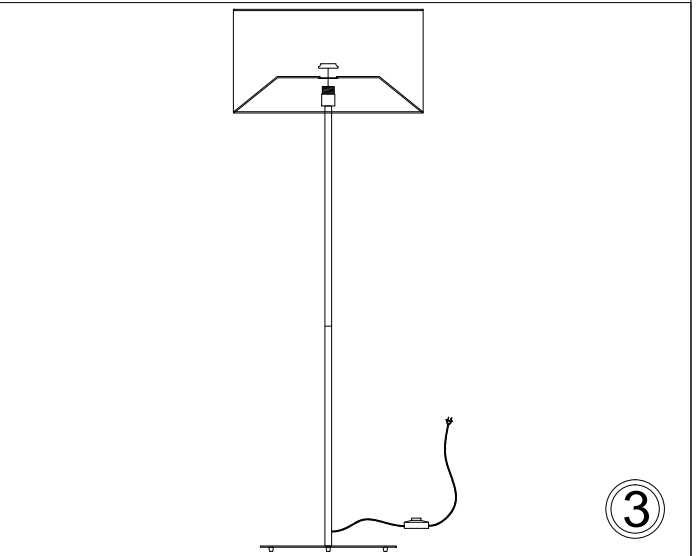

MM221F

1

2

3

4

Bulb/ Ampoule:
1x Max 100W E26 Base
(Not Included/ Non Inclus)