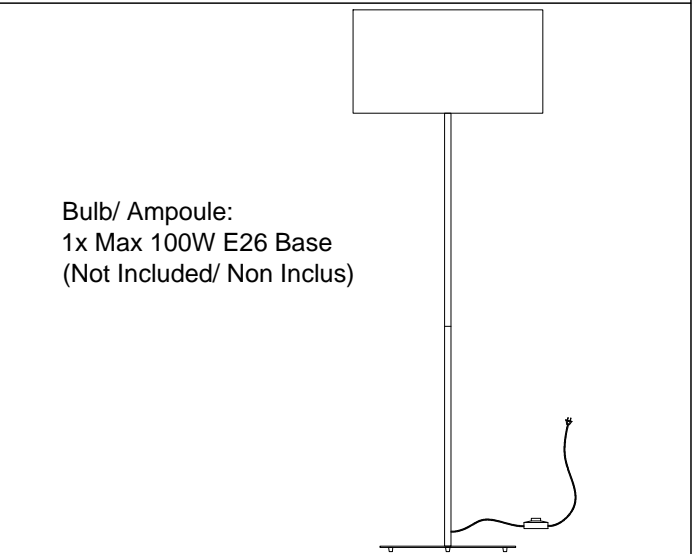

MM221F

1

2

3

4

Bulb/ Ampoule:
1x Max 100W E26 Base
(Not Included/ Non Inclus)