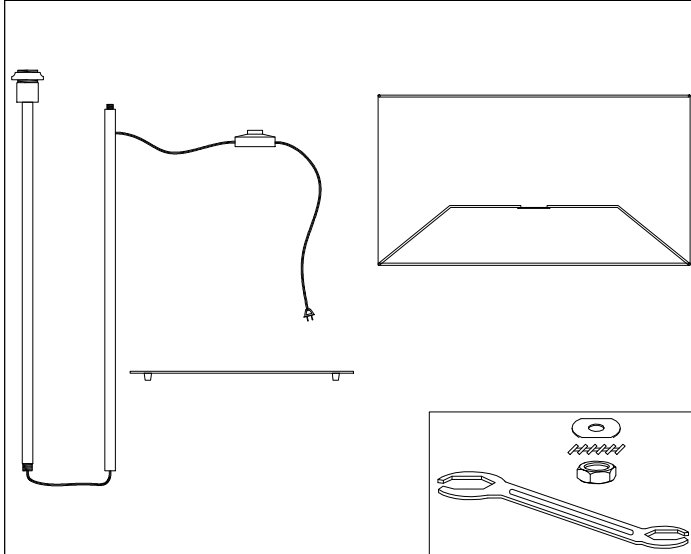

MM221F

1

2

3

4

Bulb/ Ampoule:
1x Max 100W E26 Base
(Not Included/ Non Inclus)