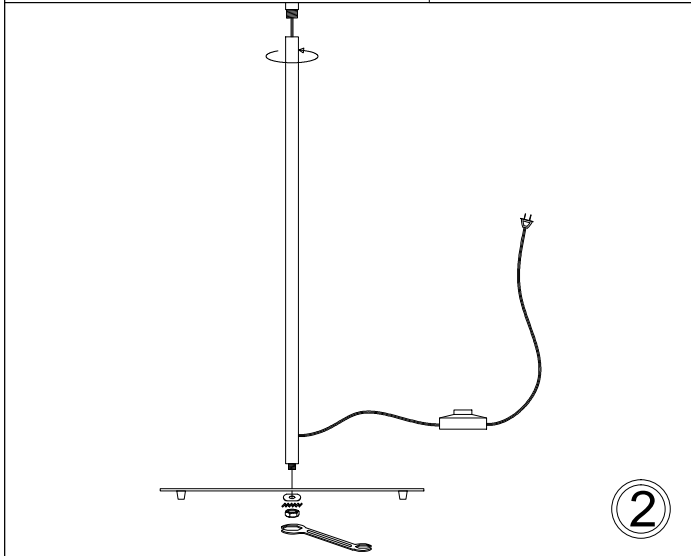

MM221F

1

2

3

4

Bulb/ Ampoule:
1x Max 100W E26 Base
(Not Included/ Non Inclus)