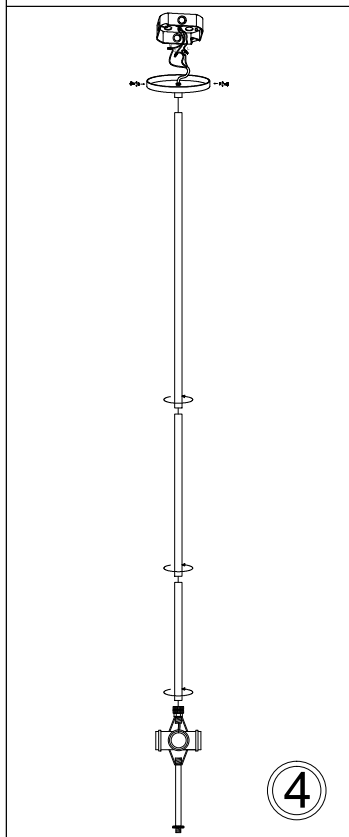

HEL-304P

1

2

3

4

5

6

7

8

Bulbs/ Ampoules:
4x Max 60W
E26 Base
(Not Included/
Non Inclus)