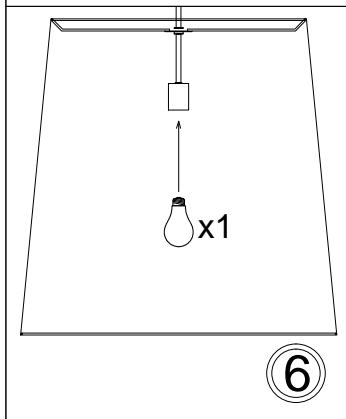

HAD-M

1

3

5

6

7

Bulb/ Ampoule:
1x Max 100W E26 Base
(Not Included/ Non Inclus)