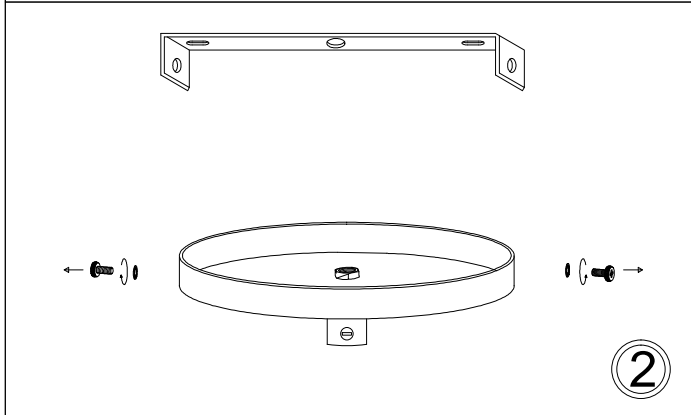

HAD-M

1

3

5

6

7

Bulb/ Ampoule:
1x Max 100W E26 Base
(Not Included/ Non Inclus)