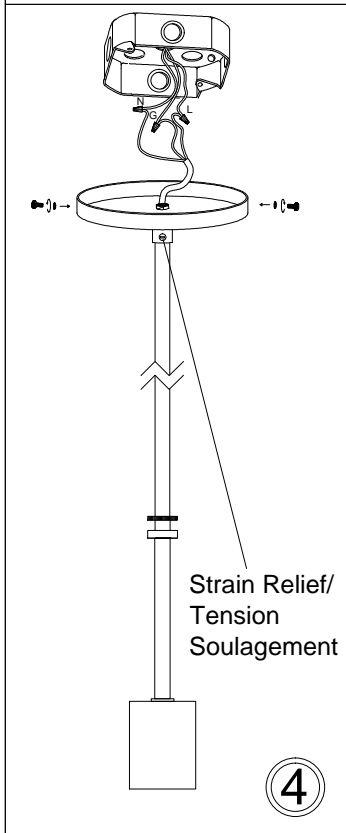

HAD-M

1

3

5

6

7

Bulb/ Ampoule:
1x Max 100W E26 Base
(Not Included/ Non Inclus)