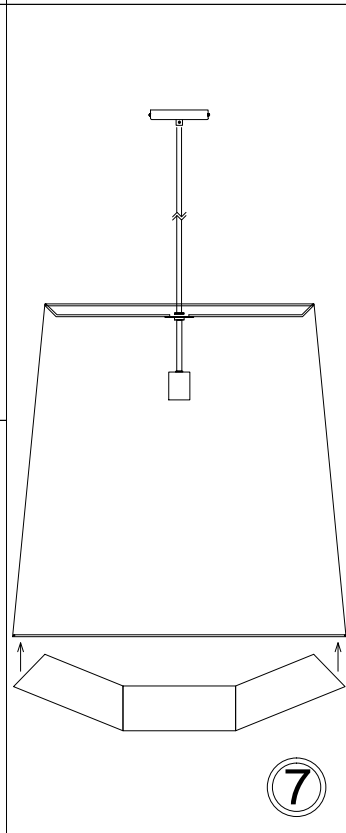

HAD-M

1

3

5

6

7

Bulb/ Ampoule:
1x Max 100W E26 Base
(Not Included/ Non Inclus)