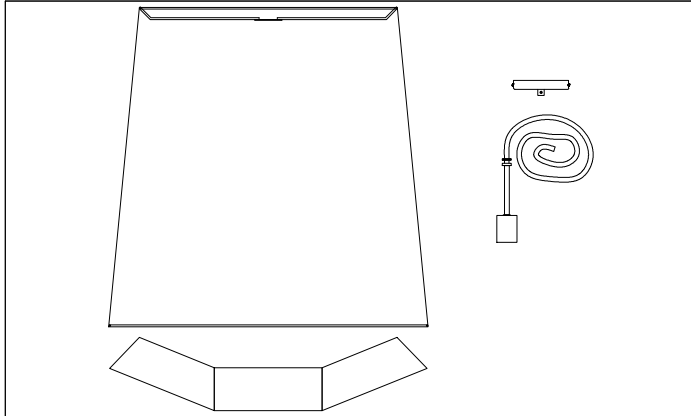

HAD-M

1

3

5

6

7

Bulb/ Ampoule:
1x Max 100W E26 Base
(Not Included/ Non Inclus)