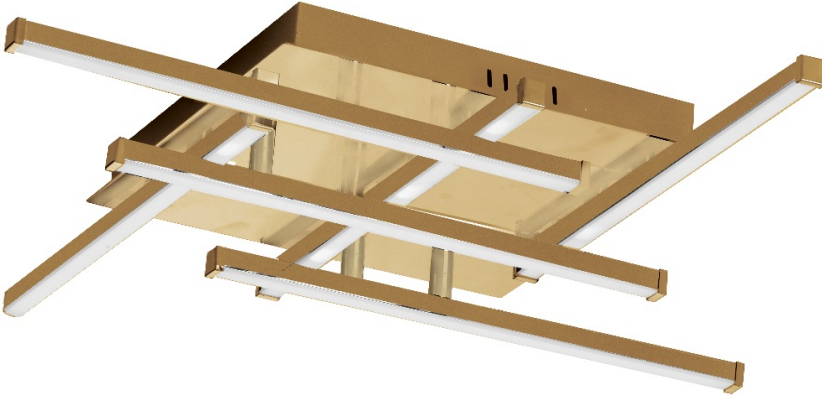

SUM-2020FH-AGB - 20W Flush Mount, AGB

LED

20W LED Flush Mount, Aged Brass with White Acrylic Diffuser

Height	3.25	No. of Bulbs	6
Width/Length	20	LED Compatible	Integrated LED
Depth	20	Total Wattage	20
Weight	10		
Body Material	Metal		
Finish/Color	Aged Brass		
Type of Finish	Electroplated		
Bulb 1 Amount	6	Rated For Voltage	Damp 120V
Bulb 1 Base Type	LED		
Bulb 1 Max Watt.	3.3		
Bulb 1 Included	Yes	Approval	cUL or equivalent
Bulb 1 Lumens	1300	Warranty	5 Years
Bulb 1 CRI	80+	Instal Position	Ceiling

Date:	Notes:
Fixture Type:	
Job Name:	

Lighting • LED • Shades • Custom Designs

TORONTO | BUFFALO | LIGHTFAIR | DALLAS MARKET CENTRE # 4303

 www.dainolite.com

 1-888-564-1262

 dainolite@dainolite.com

 /dainolite