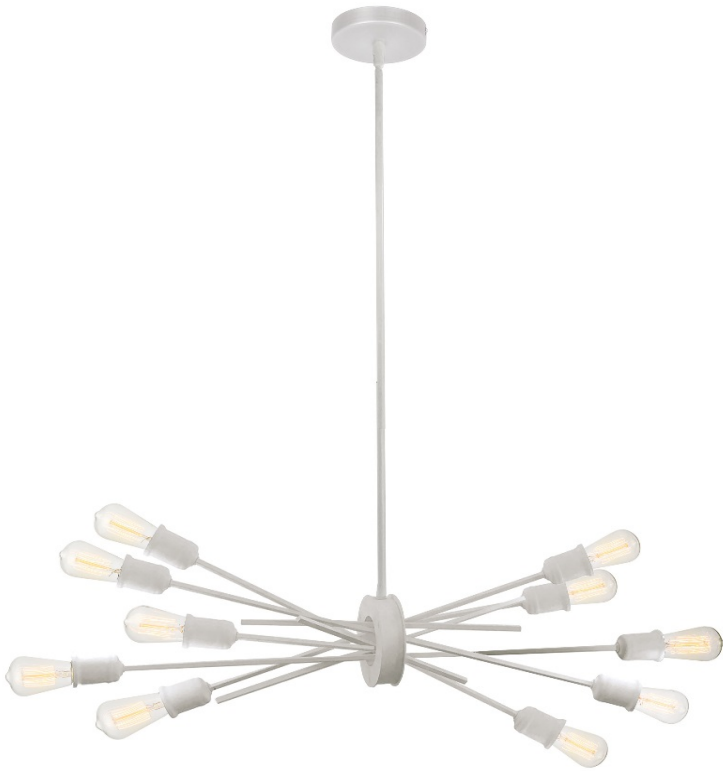

NEB-3910HP-WH - 10LT Incandescent Horizontal Pendant Matte White

10 Light Incandescent Horizontal Pendant Matte White Finish

Height	17	No. of Bulbs	10
Width/Length	17	LED Compatible	LED Compatible
Depth	39	Total Wattage	600
Weight	9		
Body Material	Metal		
Finish/Color	Matte White		
Type of Finish	Painted		
Bulb 1 Amount	10	Rated For Voltage	Dry 120V
Bulb 1 Base Type	E26	Approval	cUL or equivalent
Bulb 1 Max Watt.	60	Warranty	1 Year
Bulb 1 Included	No	Instal Position	Ceiling
Bulb 1 Lumens			
Bulb 1 CRI			

Date:	Notes:
Fixture Type:	
Job Name:	

Lighting • LED • Shades • Custom Designs

TORONTO | BUFFALO | LIGHTFAIR | DALLAS MARKET CENTRE # 4303

www.dainolite.com |
 [1-888-564-1262](tel:1-888-564-1262) |
 dainolite@dainolite.com
[/dainolite](https://www.facebook.com/dainolite) |
 [/dainoliteld](https://twitter.com/dainoliteld) |
 [/dainolite](https://www.instagram.com/dainolite)