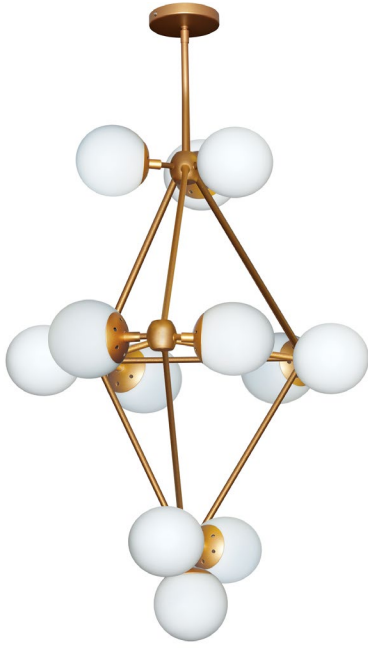

DMI-3612C-GLD - Domi 12LT Chandelier, Gold Finish w/White Glass Balls

12 Light Foyer Chandelier, Gold Finish, Frosted White Glass

#CONNECT!

Height	36.5"
Width/Length	25"
Depth	25"
Weight	20 lbs

Body Material	Metal
Finish/Color	Gold
Type of Finish	Painted

Light Qty	12
Light Base	E26
Light Max Watt	40
Light Inc	No

Dimmable	Dimmable
LED Compatible	LED Compatible
Total Wattage	480W

Second Material	Glass
Second Finish/Color	White

Rated For	Dry Location
Voltage	120V