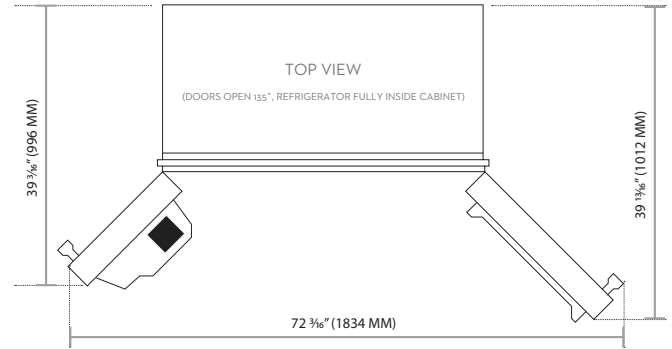

NET WEIGHT (LBS.)	573.2
SHIPPING WEIGHT (LBS.)	641
PRODUCT DIMENSIONS (W X H X D IN INCHES)	42 x 83 ½ x 25 ⅜
STANDARD CUTOUT REQUIRED (W X H X D IN INCHES)	41 ½ x 84 x 24

Technical Details

ELECTRICAL REQUIREMENT	115V, 60 Hz, 15A
-------------------------------	------------------

42-Inch Side-by-Side Refrigerator

\$8,999

Appliance Dimensions

A - WIDTH (IN/MM)	42 (1066.8 MM)
B - CHASSIS DEPTH (IN/MM)	24 5/8 (625.5 MM)
C - HEIGHT (IN/MM)	83 1/2 (2121 MM)

Installation Cutout Dimensions

A - WIDTH (IN/MM)	41 1/2 (1054.1 MM)
B - DEPTH (IN/MM)	24 (609.6 MM)
C - HEIGHT (IN/MM)	84 (2134 MM)