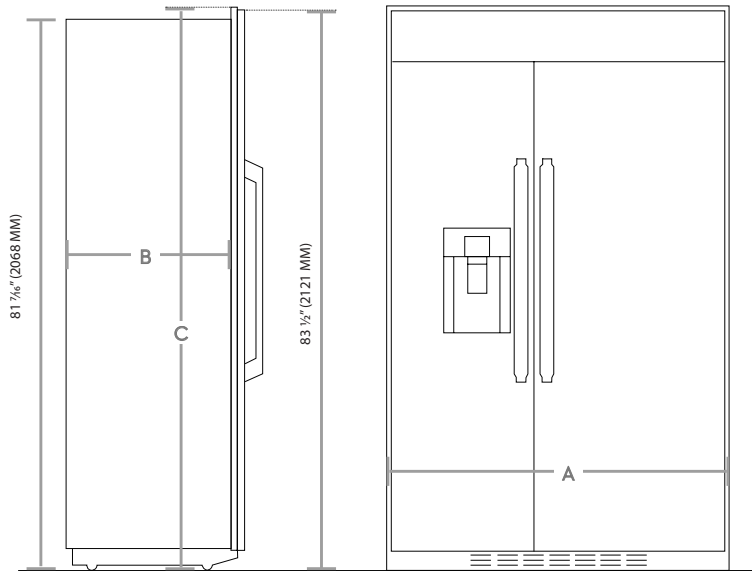

NET WEIGHT (LBS.)	573.2
SHIPPING WEIGHT (LBS.)	641
PRODUCT DIMENSIONS (W X H X D IN INCHES)	42 x 83 ½ x 25 ⅜
STANDARD CUTOUT REQUIRED (W X H X D IN INCHES)	41 ½ x 84 x 24

Technical Details

ELECTRICAL REQUIREMENT	115V, 60 Hz, 15A
-------------------------------	------------------

42-Inch Side-by-Side Refrigerator

\$8,999

Appliance Dimensions

A - WIDTH (IN/MM)	42 (1066.8 MM)
B - CHASSIS DEPTH (IN/MM)	24 5/8 (625.5 MM)
C - HEIGHT (IN/MM)	83 1/2 (2121 MM)

Installation Cutout Dimensions

A - WIDTH (IN/MM)	41 1/2 (1054.1 MM)
B - DEPTH (IN/MM)	24 (609.6 MM)
C - HEIGHT (IN/MM)	84 (2134 MM)