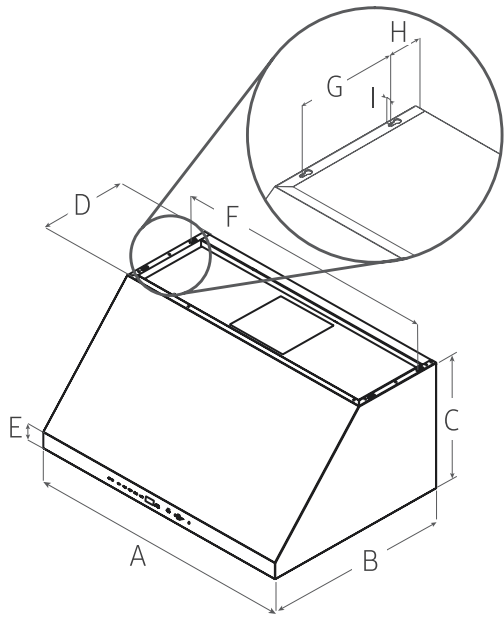

DIMENSIONS & WEIGHT

APPLIANCE DIMENSIONS (W X H X D) (IN.)	30" X 25" X 18"
--	-----------------

WARRANTY

LIMITED, PARTS AND LABOR	2 YEARS
--------------------------	---------

ACCESSORIES

DHD-D3020CS	DUCT COVER SILVER STAINLESS
DHD-D3020CM	DUCT COVER GRAPHITE STAINLESS
DHD-D0000CS	DUCT COVER EXTENSION SILVER STAINLESS
DHD-D0000CM	DUCT COVER EXTENSION GRAPHITE STAINLESS

30-INCH PRO-CANOPY WALL HOOD

APPLIANCE DIMENSIONS

30"

A	30" (76 CM)
B	25" (63.2 CM)
C	18" (45.7 CM)
D	12" (30.5 CM)
E	2-3/4" (7 CM)
F	29-1/8" (74 CM)
G	7-1/2" (19 CM)
H	2-9/16" (6.5 CM)
I	3/8" (1 CM)

®/™ © 2022. Dimensions are for planning purposes only. For complete details, see Installation Instructions packed with product. Specifications subject to change without notice. For product questions, visit www.dacor.com or call Customer Assurance at (833) 83-ELITE.