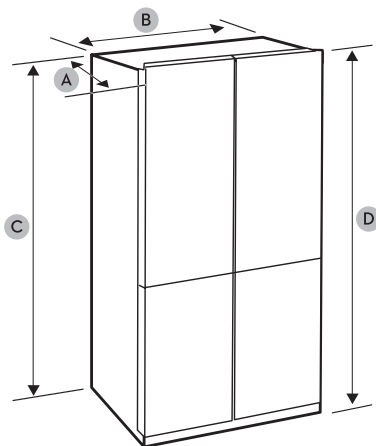

SHIPPING WEIGHT (LBS.)	315
NET WEIGHT (LBS.)	295
PRODUCT DIMENSIONS (W X H X D IN INCHES)	35-7/8 X 70 X 28-1/2

TECHNICAL DETAILS

ELECTRICAL REQUIREMENTS	115 - 120V, 60 HZ, 10A
-------------------------	------------------------

ACCESSORIES

RAC00WFAAAA/DA	Water Filter for Refrigeration
----------------	--------------------------------

dacor 36" COUNTER DEPTH REFRIGERATOR WITH REVEAL™ DOOR

CLEARANCE

See the following figures and tables for installation space requirements

APPLIANCE DIMENSIONS	
DEPTH (A)	28 1/2" (723 mm)
WIDTH (B)	35 7/8" (921 mm)
HEIGHT (C)	68 7/8" (1748 mm)
OVERALL HEIGHT (D)	70" (1779 mm)

INSTALLTION	
O1	More than 2" (50 mm) recommended
O2	125°
O3	58" (1,472 mm)
O4	11-1/8" (282 mm)
O5	24" (610 mm)
O6	1-7/8" (47 mm)
O7	43" (1,093 mm)