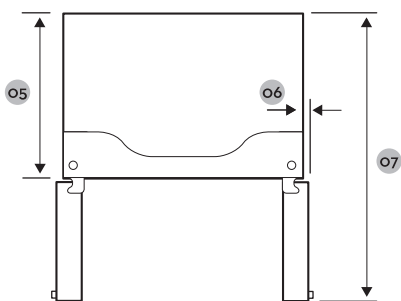

SHIPPING WEIGHT (LBS.)	315
NET WEIGHT (LBS.)	295
PRODUCT DIMENSIONS (W X H X D IN INCHES)	35-7/8 X 70 X 28-1/2

TECHNICAL DETAILS

ELECTRICAL REQUIREMENTS	115 - 120V, 60 HZ, 10A
-------------------------	------------------------

ACCESSORIES

RAC00WFAAAA/DA	Water Filter for Refrigeration
----------------	--------------------------------

dacor 36" COUNTER DEPTH REFRIGERATOR WITH REVEAL™ DOOR

CLEARANCE

See the following figures and tables for installation space requirements

APPLIANCE DIMENSIONS	
DEPTH (A)	28 1/2" (723 mm)
WIDTH (B)	35 7/8" (921 mm)
HEIGHT (C)	68 7/8" (1748 mm)
OVERALL HEIGHT (D)	70" (1779 mm)

INSTALLTION	
O1	More than 2" (50 mm) recommended
O2	125°
O3	58" (1,472 mm)
O4	11-1/8" (282 mm)
O5	24" (610 mm)
O6	1-7/8" (47 mm)
O7	43" (1,093 mm)