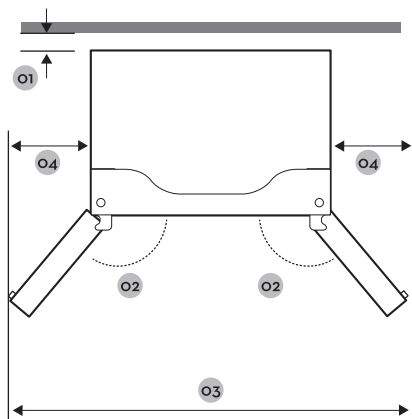

SHIPPING WEIGHT (LBS.)	315
NET WEIGHT (LBS.)	295
PRODUCT DIMENSIONS (W X H X D IN INCHES)	35-7/8 X 70 X 28-1/2

TECHNICAL DETAILS

ELECTRICAL REQUIREMENTS	115 - 120V, 60 HZ, 10A
-------------------------	------------------------

ACCESSORIES

RAC00WFAAAA/DA	Water Filter for Refrigeration
----------------	--------------------------------

dacor 36" COUNTER DEPTH REFRIGERATOR WITH REVEAL™ DOOR

CLEARANCE

See the following figures and tables for installation space requirements

APPLIANCE DIMENSIONS	
DEPTH (A)	28 1/2" (723 mm)
WIDTH (B)	35 7/8" (921 mm)
HEIGHT (C)	68 7/8" (1748 mm)
OVERALL HEIGHT (D)	70" (1779 mm)

INSTALLTION	
O1	More than 2" (50 mm) recommended
O2	125°
O3	58" (1,472 mm)
O4	11-1/8" (282 mm)
O5	24" (610 mm)
O6	1-7/8" (47 mm)
O7	43" (1,093 mm)