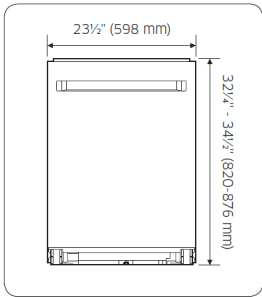

DIMENSIONS

| | |
|--|---------------------------------------|
| Appliance Dimensions (H x W x D) (in.) | 32 1/4" - 35 1/2" x 23 1/2" x 22 3/4" |
| Cutout Dimensions (H x W x D) (in.) | 32 1/3" - 34 3/4" x 23 3/4" x 23 3/4" |

UPPER RACK

| | |
|----------------------|-----|
| Basket Handle | Yes |
| Foldable Cup Shelves | Yes |
| Adjustable Height | Yes |
| Adjustable Tines | Yes |

LOWER RACK

| | |
|-------------------|-----|
| Basket Handle | Yes |
| Fold Down Tines | Yes |
| Maximum Dish Size | 12" |

CUTLERY BASKET

| | |
|----------------|-----|
| Cutlery Basket | Yes |
| Cutlery Tray | Yes |

GENERAL FEATURES

| | |
|-------------------------|-----------------|
| Tub Material | Stainless Steel |
| Heater Position | Hidden |
| Leakage Sensor | Yes |
| Cancel and Drain Button | Yes |

DDW24M999U
24-INCH DISHWASHER
MODERNIST COLLECTION

APPLIANCE DIMENSIONS

Front view

Side view

CUTOUT DIMENSIONS