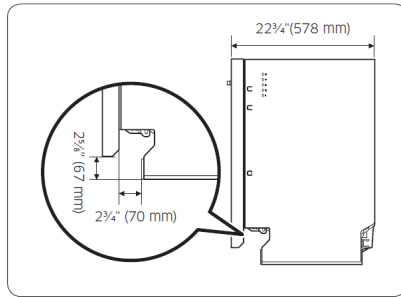

DIMENSIONS

| | |
|--|---------------------------------------|
| Appliance Dimensions (H x W x D) (in.) | 32 1/4" - 35 1/2" x 23 1/2" x 22 3/4" |
| Cutout Dimensions (H x W x D) (in.) | 32 1/3" - 34 3/4" x 23 3/4" x 23 3/4" |

UPPER RACK

| | |
|----------------------|-----|
| Basket Handle | Yes |
| Foldable Cup Shelves | Yes |
| Adjustable Height | Yes |
| Adjustable Tines | Yes |

LOWER RACK

| | |
|-------------------|-----|
| Basket Handle | Yes |
| Fold Down Tines | Yes |
| Maximum Dish Size | 12" |

CUTLERY BASKET

| | |
|----------------|-----|
| Cutlery Basket | Yes |
| Cutlery Tray | Yes |

GENERAL FEATURES

| | |
|-------------------------|-----------------|
| Tub Material | Stainless Steel |
| Heater Position | Hidden |
| Leakage Sensor | Yes |
| Cancel and Drain Button | Yes |

DDW24M999U
24-INCH DISHWASHER
MODERNIST COLLECTION

APPLIANCE DIMENSIONS

Front view

Side view

CUTOUT DIMENSIONS