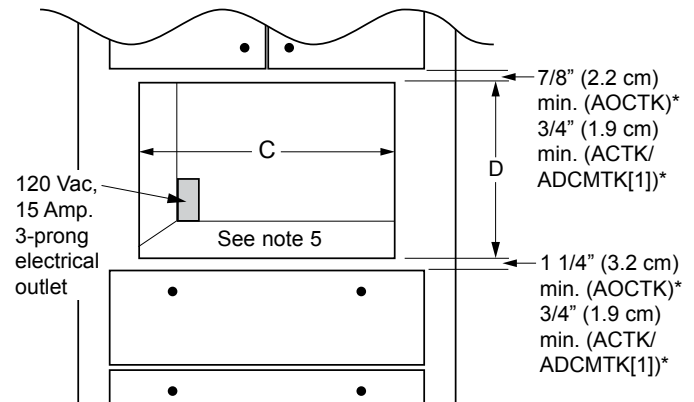

DCM24, ACTK, ADCMTK, AOCTK

Discovery® Convection Microwave Oven and Built-In Trim Kits

PLANNING GUIDE

All tolerances: $\pm 1/16"$ (± 1.6 mm), unless otherwise stated

DCM24 SPECIFICATIONS

Shipping weight: 60 lbs.
 Circuit required: 3 prong, 120 Vac, 15 Amp, dedicated, grounded
 Total connected load: 1.6 kW. (13 Amp.)

MICROWAVE INSTALLATION WITH BUILT-IN TRIM KIT

*Minimum spacing: Includes additional space to allow proper ventilation and to avoid scraping/vibration.

📄 NOTES:

1. Power cord length: 42" (106.7 cm), with three prong plug.
2. 3/4" (1.9 cm) support platform (flush with cutout) required.
3. 24" (61.0 cm) minimum interior cabinet depth required for built-in trim kits (20 1/8" for ACTK36).
4. See the Combination Installation (CI) section if installing with a wall oven or warming oven.
5. Trim kits ACTK27 and ACTK30 require two 1 9/16" x 1 9/16" x 15 5/8" long wooden supports on cabinet floor. See installation instructions for details.

Model No.	(A) Trim Overall Width	(B) Trim Depth	(C) Cutout Width	(D) Cutout Height	Top Overlay	Bottom Overlay
ACTK27	26 7/8" (68.3 cm)	1" (2.5 cm)	25 1/4" (64.1 cm)	19 1/8" (48.6 cm)	1/2" (1.3 cm)	1/2" (1.3 cm)
ACTK30	29 7/8" (75.9 cm)		28 1/4" (71.8 cm)	19 1/8" (48.6 cm)		
ACTK36	35 7/8" (91.1 cm)		25" (63.5 cm)	19 1/8" (48.6 cm)		
ADCMTK27	26 7/8" (68.3 cm)	3/4" (1.9 cm)	25 3/4" (65.4 cm)	19 1/8" \pm 1/16 (48.6 cm)	1/2" (1.3 cm)	1/2" (1.3 cm)
ADCMTK30	29 7/8" (75.9 cm)		28 1/4" (71.8 cm)	19 1/8" \pm 1/16 (48.6 cm)		
ADCMTK271	26 7/8" (68.3 cm)	1" (2.5 cm)	25 3/4" (65.4 cm)	19 1/8" \pm 1/16 (48.6 cm)		
ADCMTK301	29 7/8" (75.9 cm)		28 1/4" (71.8 cm)	19 1/8" \pm 1/16 (48.6 cm)		
AOCTK27	26 7/8" (68.3 cm)	1 1/4" (3.2 cm)	25 1/4" (64.1 cm)	18 1/2" (47.0 cm)	5/8" (1.6 cm)	1" (2.5 cm)
AOCTK30	29 7/8" (75.9 cm)		25 1/4" (64.1 cm)	18 1/2" (47.0 cm)		