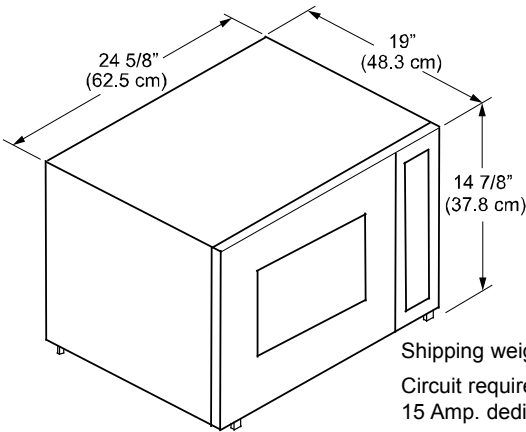

DCM24, ACTK, ADCMTK, AOCTK

Discovery® Convection Microwave Oven and Built-In Trim Kits

PLANNING GUIDE

All tolerances: $\pm 1/16"$ (± 1.6 mm), unless otherwise stated

DCM24 SPECIFICATIONS

Shipping weight: 60 lbs.
 Circuit required: 3 prong, 120 Vac, 15 Amp, dedicated, grounded
 Total connected load: 1.6 kW. (13 Amp.)

MICROWAVE INSTALLATION WITH BUILT-IN TRIM KIT

*Minimum spacing: Includes additional space to allow proper ventilation and to avoid scraping/vibration.

📄 NOTES:

1. Power cord length: 42" (106.7 cm), with three prong plug.
2. 3/4" (1.9 cm) support platform (flush with cutout) required.
3. 24" (61.0 cm) minimum interior cabinet depth required for built-in trim kits (20 1/8" for ACTK36).
4. See the Combination Installation (CI) section if installing with a wall oven or warming oven.
5. Trim kits ACTK27 and ACTK30 require two 1 9/16" x 1 9/16" x 15 5/8" long wooden supports on cabinet floor. See installation instructions for details.

Model No.	(A) Trim Overall Width	(B) Trim Depth	(C) Cutout Width	(D) Cutout Height	Top Overlay	Bottom Overlay
ACTK27	26 7/8" (68.3 cm)	1" (2.5 cm)	25 1/4" (64.1 cm)	19 1/8" (48.6 cm)	1/2" (1.3 cm)	1/2" (1.3 cm)
ACTK30	29 7/8" (75.9 cm)		28 1/4" (71.8 cm)	19 1/8" (48.6 cm)		
ACTK36	35 7/8" (91.1 cm)		25" (63.5 cm)	19 1/8" (48.6 cm)		
ADCMTK27	26 7/8" (68.3 cm)	3/4" (1.9 cm)	25 3/4" (65.4 cm)	19 1/8" \pm 1/16 (48.6 cm)	1/2" (1.3 cm)	1/2" (1.3 cm)
ADCMTK30	29 7/8" (75.9 cm)		28 1/4" (71.8 cm)	19 1/8" \pm 1/16 (48.6 cm)		
ADCMTK271	26 7/8" (68.3 cm)	1" (2.5 cm)	25 3/4" (65.4 cm)	19 1/8" \pm 1/16 (48.6 cm)		
ADCMTK301	29 7/8" (75.9 cm)		28 1/4" (71.8 cm)	19 1/8" \pm 1/16 (48.6 cm)		
AOCTK27	26 7/8" (68.3 cm)	1 1/4" (3.2 cm)	25 1/4" (64.1 cm)	18 1/2" (47.0 cm)	5/8" (1.6 cm)	1" (2.5 cm)
AOCTK30	29 7/8" (75.9 cm)		25 1/4" (64.1 cm)	18 1/2" (47.0 cm)		