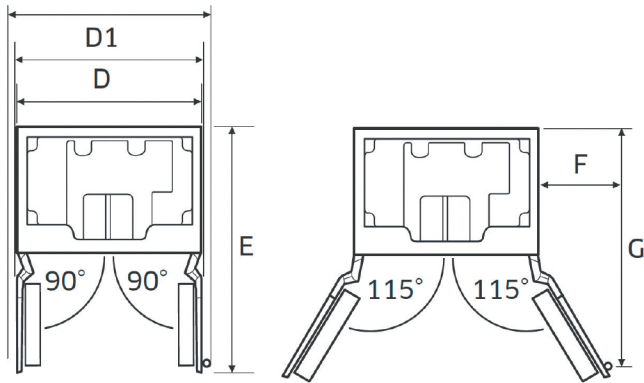

Freezer

FREEZER CAPACITY (CU. FT.)	6.7
FREEZER TEMPERATURE	-8°F to 5°F
POWER FREEZE	Yes

Weights & Dimensions

NET WEIGHT (LBS.)	655
SHIPPING WEIGHT (LBS.)	709
PRODUCT DIMENSIONS (W X H X D IN INCHES)	41 ¾ x 83 ¾ x 23 ⅝
STANDARD CUTOOUT REQUIRED (W X H X D IN INCHES)	41 ½ x 84 x 24
FLUSH CUTOOUT REQUIRED (W X H X D IN INCHES)	42 x 84 x 25

42-Inch French Door Refrigerator with SteelCool™

Product Dimensions

A - WIDTH (IN/MM)	41 3/4 (1060 MM)
B - WITH PANEL (IN/MM)	24 1/16 (627 MM)
B1 - WITHOUT PANEL (IN/MM)	23 3/16 (605 MM)
C - HEIGHT (IN/MM)	83 3/8 (2118 MM)
D - (IN/MM)	41 1/4 (1048 MM)
D1 - (IN/MM)	43 1/16 (1110 MM)
D2 - (IN/MM)	47 7/16 (1205 MM)
E - (IN/MM)	48 1/2 (1232 MM)
F - (IN/MM)	22 1/16 (570 MM)
G - (IN/MM)	47 5/8 (1210 MM)

Installation Cutout Dimensions

A - WIDTH (IN/MM)	42 (1067 MM)
B - DEPTH (IN/MM)	25 (635 MM)
C - HEIGHT (IN/MM)	84 (2134 MM)
D - (IN/MM)	22 (559 MM)
E - (IN/MM)	80 (2032 MM)