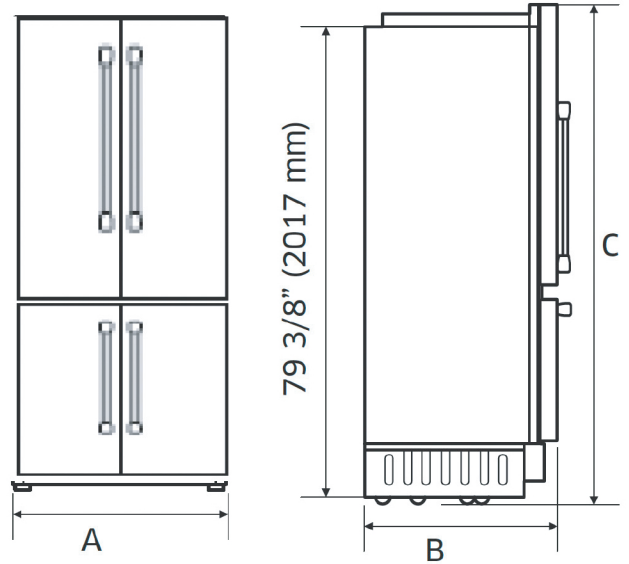

Freezer

FREEZER CAPACITY (CU. FT.)	6.7
FREEZER TEMPERATURE	-8°F to 5°F
POWER FREEZE	Yes

Weights & Dimensions

NET WEIGHT (LBS.)	655
SHIPPING WEIGHT (LBS.)	709
PRODUCT DIMENSIONS (W X H X D IN INCHES)	41 ¾ x 83 ¾ x 23 ⅝
STANDARD CUTOOUT REQUIRED (W X H X D IN INCHES)	41 ½ x 84 x 24
FLUSH CUTOOUT REQUIRED (W X H X D IN INCHES)	42 x 84 x 25

Accessories (Optional)

Please see page 19 of Reference Guide for a full list of accessories.

RAT42AMAASR/DA	42" 4-Door Built-In French Door Refrigerator Panel Kit, Contemporary, Silver Stainless	\$1,699
RAT42AMAAMS/DA	42" 4-Door Built-In French Door Refrigerator Panel Kit, Contemporary, Graphite Stainless	\$1,999
RAC00WFAAAA/DA	Water Filter for Refrigeration	\$99
RAC00DFAAAA/DA	Air Filter for Refrigeration DRF/DRR/DRW, Set of 6	\$129

42-Inch French Door Refrigerator with SteelCool™

Product Dimensions

A - WIDTH (IN/MM)	41 3/4 (1060 MM)
B - WITH PANEL (IN/MM)	24 1/16 (627 MM)
B1 - WITHOUT PANEL (IN/MM)	23 3/16 (605 MM)
C - HEIGHT (IN/MM)	83 3/8 (2118 MM)
D - (IN/MM)	41 1/4 (1048 MM)
D1 - (IN/MM)	43 1/16 (1110 MM)
D2 - (IN/MM)	47 7/16 (1205 MM)
E - (IN/MM)	48 1/2 (1232 MM)
F - (IN/MM)	22 1/16 (570 MM)
G - (IN/MM)	47 5/8 (1210 MM)

Installation Cutout Dimensions

A - WIDTH (IN/MM)	42 (1067 MM)
B - DEPTH (IN/MM)	25 (635 MM)
C - HEIGHT (IN/MM)	84 (2134 MM)
D - (IN/MM)	22 (559 MM)
E - (IN/MM)	80 (2032 MM)