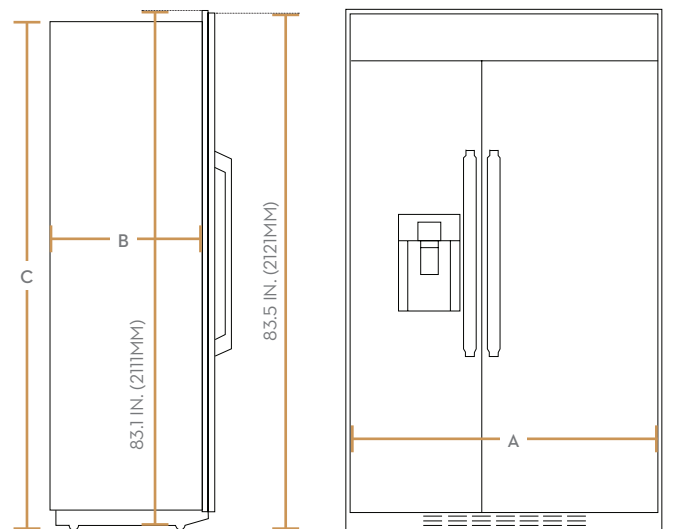

## DIMENSIONS & WEIGHT

APPLIANCE DIMENSIONS (H X W X D) (IN.)	83" X 42" X 25 4/5"
REQUIRED CUTOUT SIZE (H X W X D) (IN.)	84" X 42" X 24"
NET WEIGHT (LBS)	573.2

# 42-INCH BUILT IN SIDE-BY-SIDE REFRIGERATOR PANEL-READY

## APPLIANCE DIMENSIONS

A (WIDTH)	42" (1,066.8MM)
B (DEPTH)	23 4/5" (604.52MM)
C (HEIGHT)	81 2/5" (2,067.56MM)

## INSTALLATION CUTOUT DIMENSIONS

A (WIDTH)	42" (1,066.8MM)
B (DEPTH)	24" (609.6MM)
C (HEIGHT)	84" (2,136.6MM)