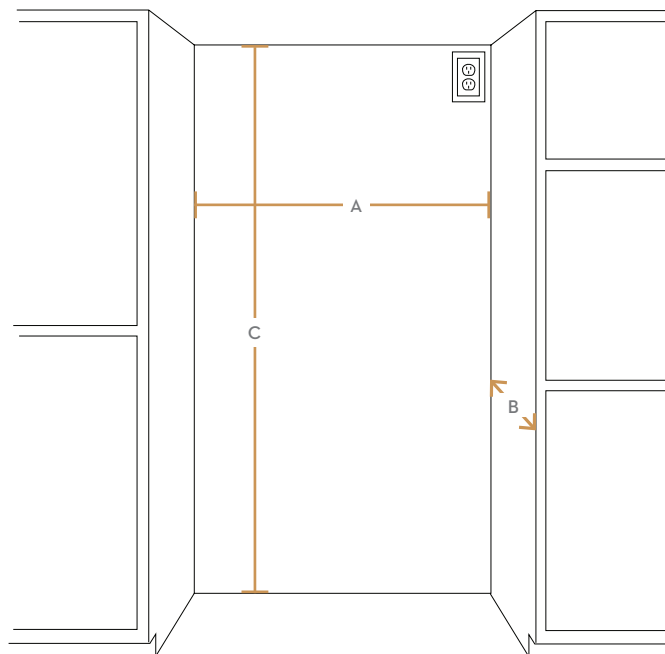

## APPLIANCE DIMENSIONS

A (WIDTH)	42" (1,066.8MM)
B (DEPTH)	23 4/5" (604.52MM)
C (HEIGHT)	81 2/5" (2,067.56MM)

## INSTALLATION CUTOUT DIMENSIONS

A (WIDTH)	42" (1,066.8MM)
B (DEPTH)	24" (609.6MM)
C (HEIGHT)	84" (2,136.6MM)