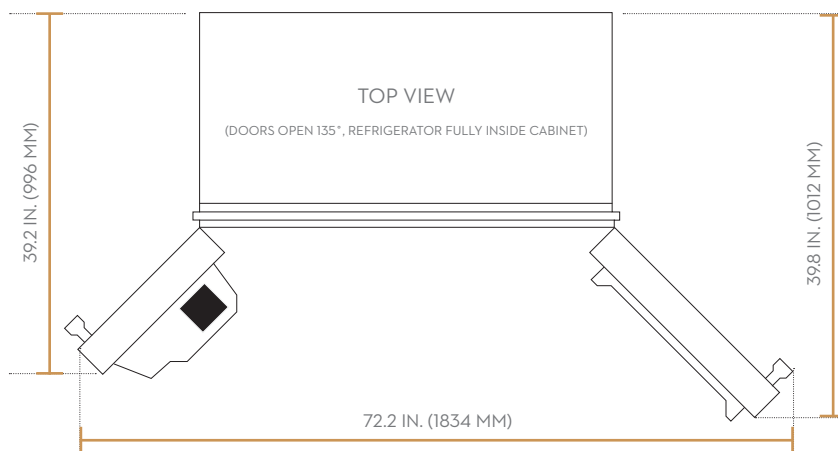

## DIMENSIONS & WEIGHT

APPLIANCE DIMENSIONS (H X W X D) (IN.)	83" X 42" X 25 4/5"
REQUIRED CUTOUT SIZE (H X W X D) (IN.)	84" X 42" X 24"
NET WEIGHT (LBS)	573.2

# 42-INCH BUILT IN SIDE-BY-SIDE REFRIGERATOR PANEL-READY

## APPLIANCE DIMENSIONS

A (WIDTH)	42" (1,066.8MM)
B (DEPTH)	23 4/5" (604.52MM)
C (HEIGHT)	81 2/5" (2,067.56MM)

## INSTALLATION CUTOUT DIMENSIONS

A (WIDTH)	42" (1,066.8MM)
B (DEPTH)	24" (609.6MM)
C (HEIGHT)	84" (2,136.6MM)