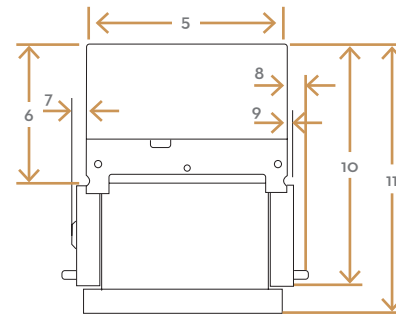

# 36-INCH COUNTER DEPTH FRENCH DOOR BOTTOM FREEZER STAINLESS STEEL

## APPLIANCE DIMENSIONS

A (HEIGHT)	70" (1777MM)
B (WIDTH)	35 3/4" (908MM)
C (DEPTH)	29 1/4" (742MM)

## DIMENSIONS

1	2" (50MM)
2	135°
3	64" (1624MM)
4	14 1/8" (358MM)
5	35 3/4" (908MM)
6	24" (610MM)
7	2 1/2" (64MM)
8	4 1/8" (104MM)
9	1 3/4" (45.4MM)
10	43 1/8" (1095.5MM)
11	45" (1143MM)