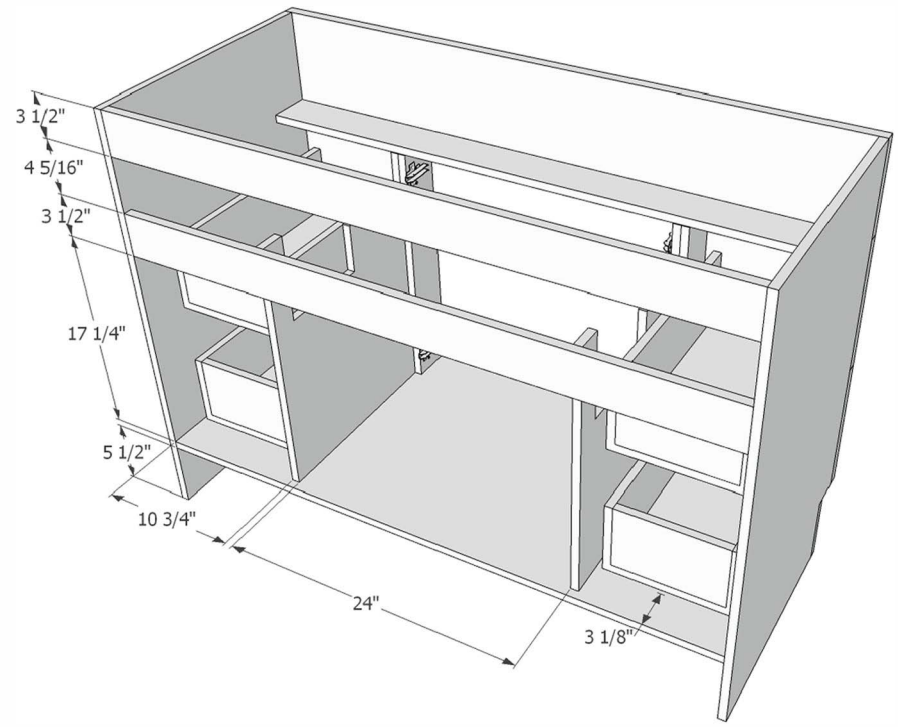

10

Daisy Collection - 48" Freestanding Vanity

**CUTLER**  
KITCHEN & BATH