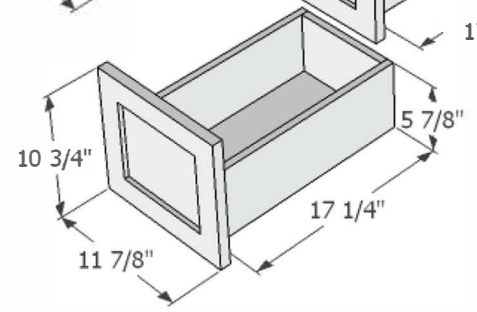

10

Daisy Collection - 48" Freestanding Vanity

**CUTLER**  
KITCHEN & BATH