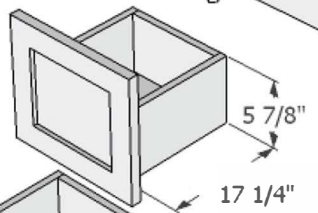

10

Daisy Collection - 48" Freestanding Vanity

**CUTLER**  
KITCHEN & BATH