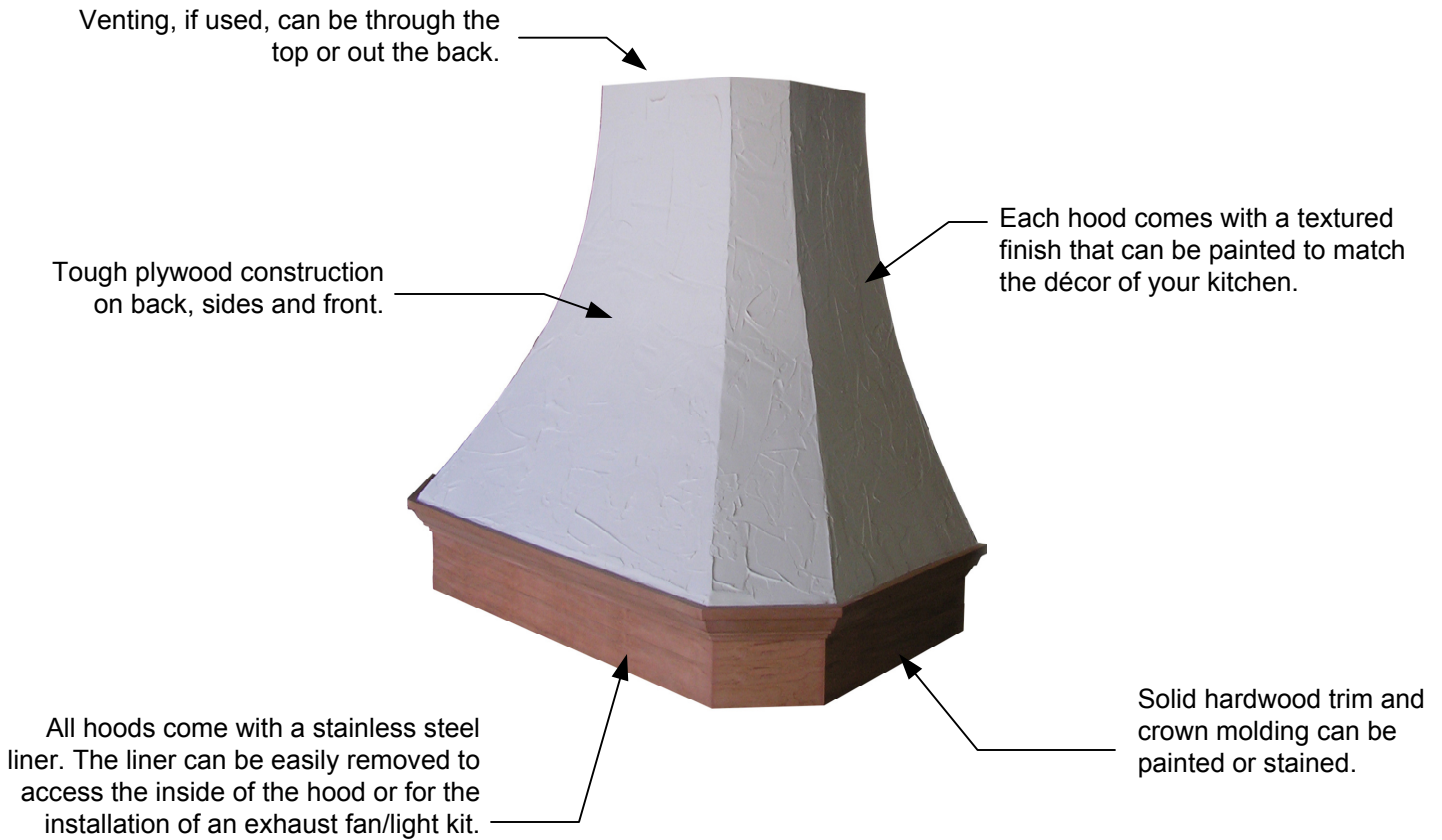

5-Sided Hoods

*Available in Oak, Maple and Cherry.

Custom Wood Hoods

The finishing touch for the kitchen of your dreams!