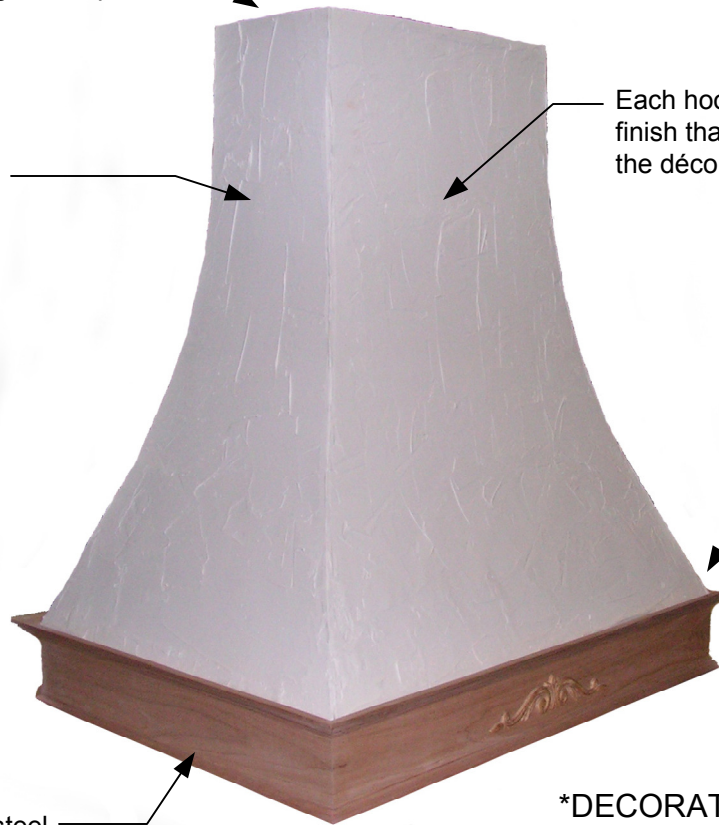

ORDER BY MODEL NUMBER:

3030W - M

Model

Style (W - Wall)

RO - OAK
M - MAPLE
C - CHERRY

Custom Wood Hoods

The finishing touch for the kitchen of your dreams!

Venting through the top

Tough plywood construction on back, sides and front.

Each hood comes with a textured finish that can be painted to match the décor of your kitchen.

Solid hardwood trim and crown molding can be painted or stained.

All hoods come with a stainless steel liner. The liner can be easily removed to access the inside of the hood or for the installation of an exhaust fan/light kit.

*DECORATIVE SCROLL EXTRA

Hood can be custom built to any size. Call for details.