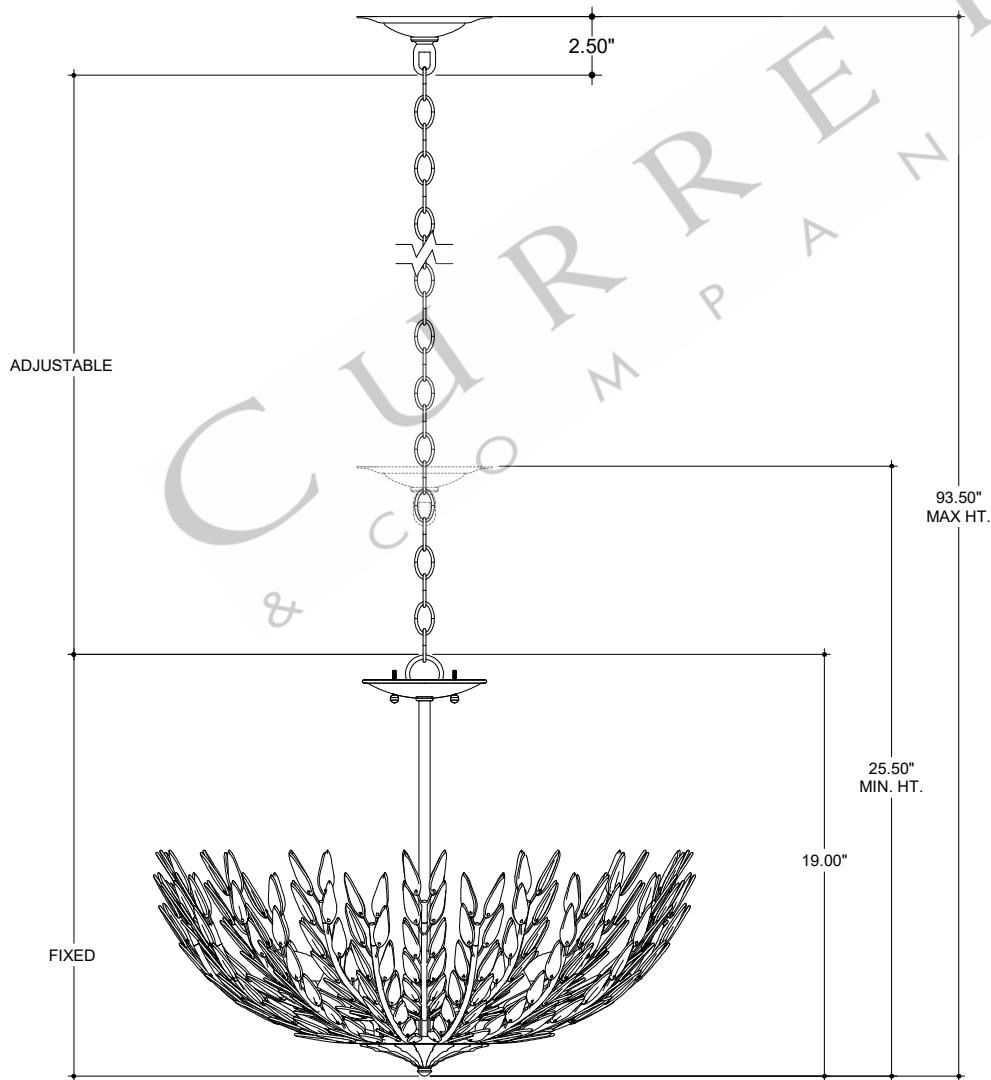

22.50" DIA. BODY

6.00" DIA. CANOPY

1.00" H X 4.25" W
CROSS BAR

TOP VIEW

CANOPY DETAIL

FRONT VIEW