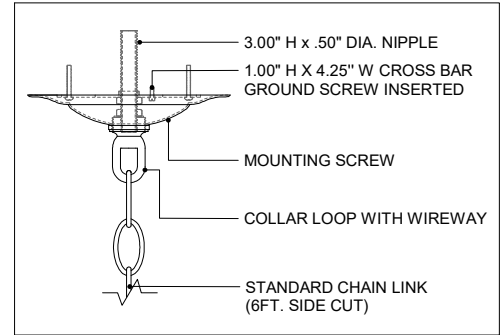

22.50" DIA. BODY

6.00" DIA. CANOPY

1.00" H X 4.25" W
CROSS BAR

TOP VIEW

CANOPY DETAIL

FRONT VIEW