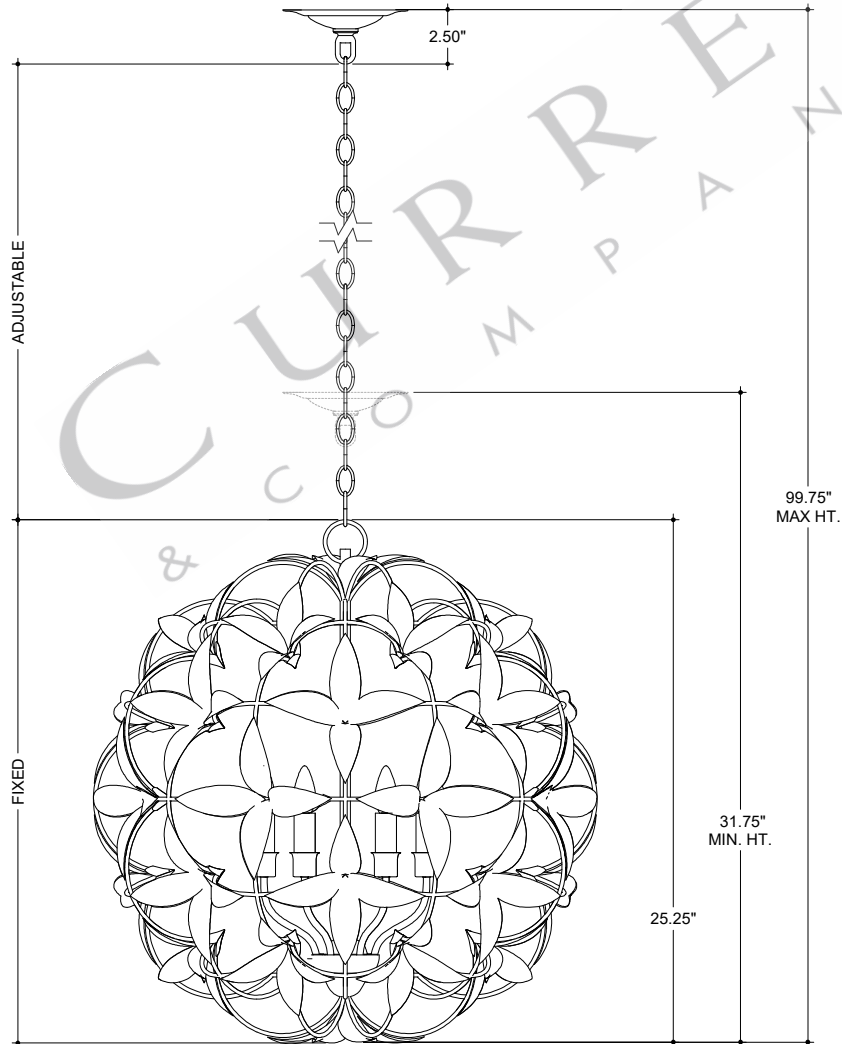

24.00" DIA. BODY
6.00" DIA. CANOPY
1.00" H X 4.25" W CROSS BAR

CANOPY DETAIL

TOP VIEW

FRONT VIEW