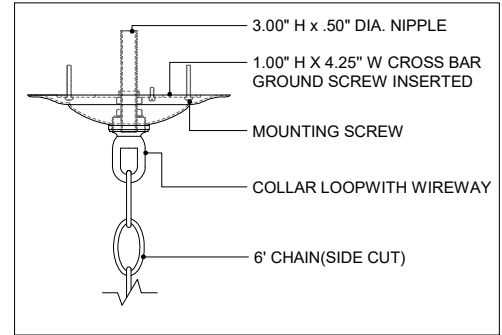

24.00" DIA. BODY
6.00" DIA. CANOPY
1.00" H X 4.25" W CROSS BAR

CANOPY DETAIL

TOP VIEW

FRONT VIEW