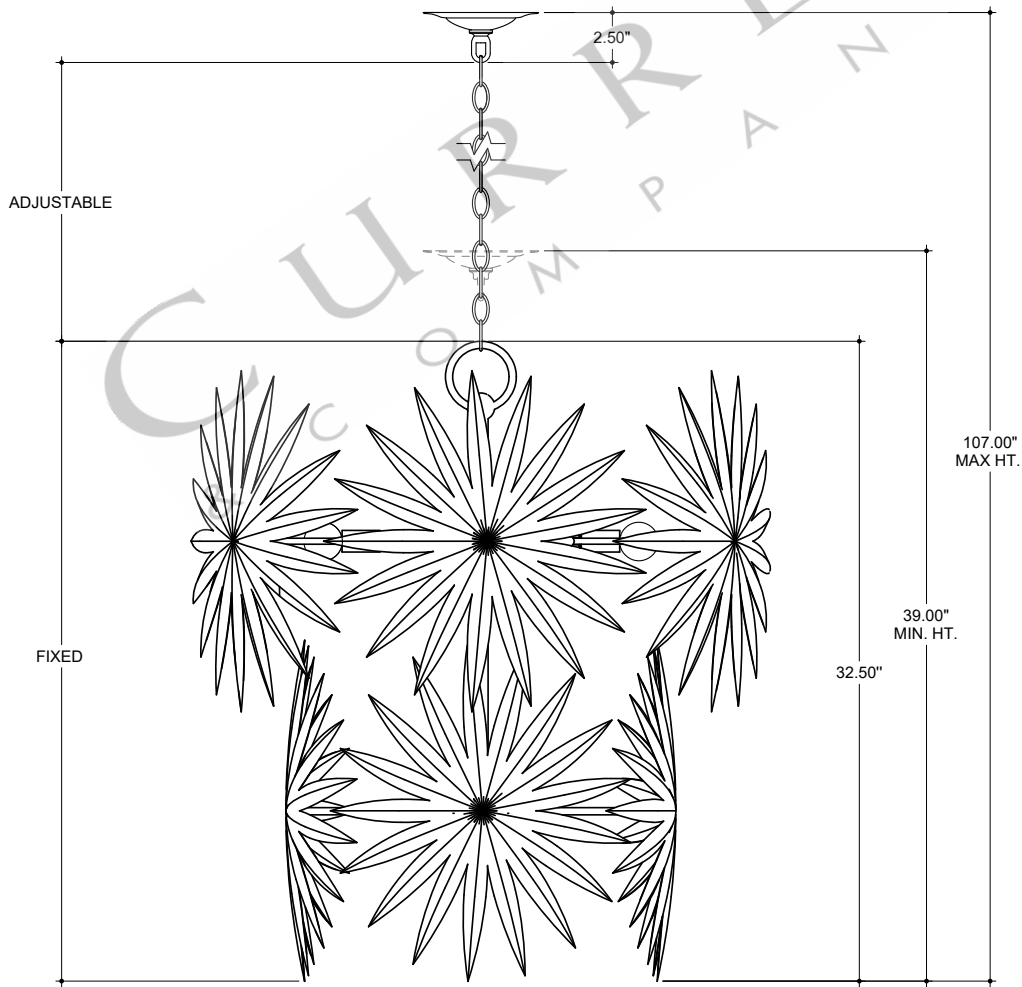

30.00" DIA. FRAME  
 6.00" DIA. CANOPY  
 1.00" H X 4.25" W  
 CROSS BAR

TOP VIEW

CANOPY DETAIL

FRONT VIEW

9000-1204

ALL WORK © 2024 CURREY & COMPANY