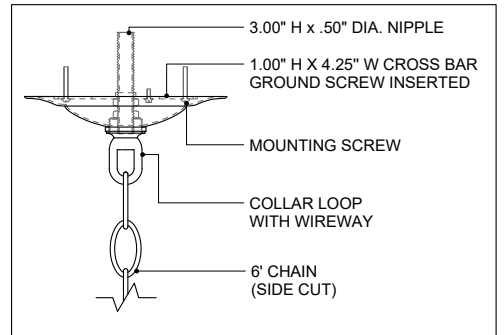

30.00" DIA. FRAME  
 6.00" DIA. CANOPY  
 1.00" H X 4.25" W  
 CROSS BAR

TOP VIEW

CANOPY DETAIL

FRONT VIEW

9000-1204

ALL WORK © 2024 CURREY & COMPANY