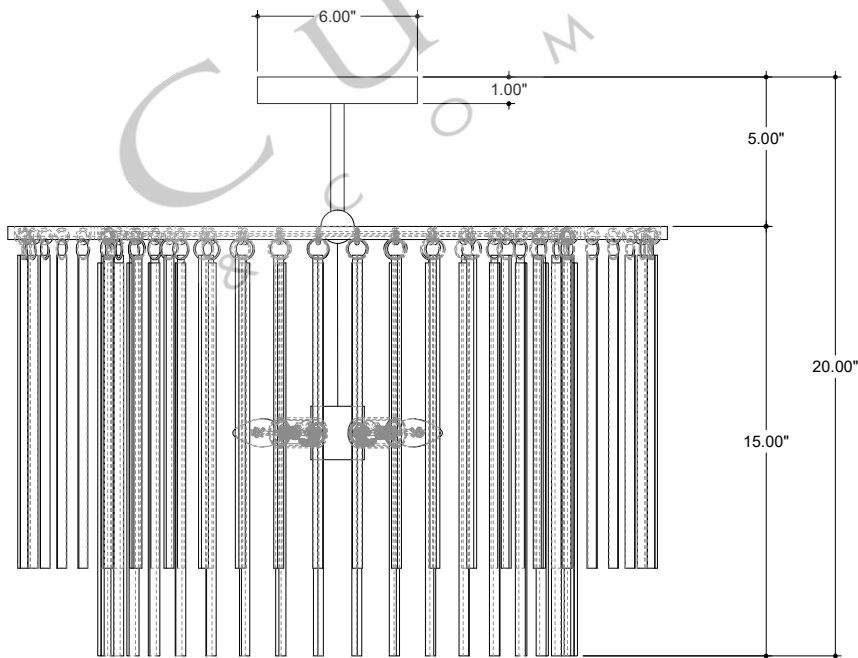

Ø24.00" DIA. BODY  
Ø6.00" DIA. CANOPY

TOP VIEW

3.00" H x .50" DIA. NIPPLE  
1.00" W X 4.25" L CROSS BAR  
GROUND SCREW INSERTED  
MOUNTING SCREW  
ROUND TUBE

CANOPY DETAIL

FRONT VIEW