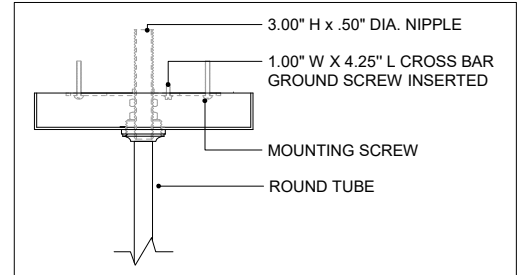

Ø24.00" DIA. BODY  
Ø6.00" DIA. CANOPY

TOP VIEW

3.00" H x .50" DIA. NIPPLE  
1.00" W X 4.25" L CROSS BAR  
GROUND SCREW INSERTED  
MOUNTING SCREW  
ROUND TUBE

CANOPY DETAIL

FRONT VIEW