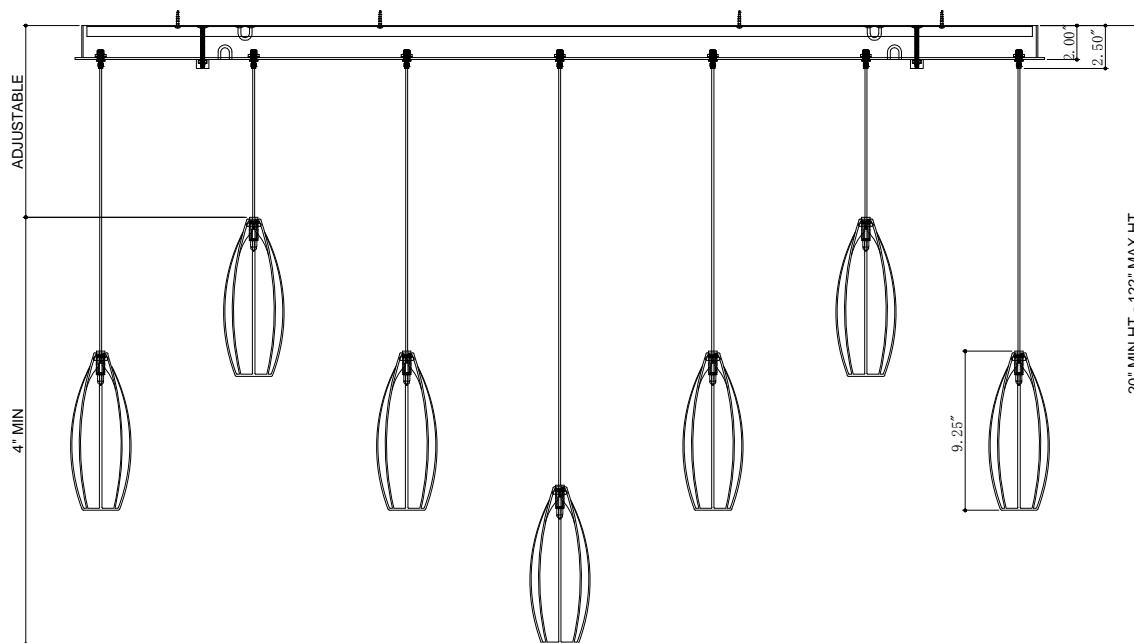

TOP VIEW

FRONT VIEW

4" IS THE MINIMUM  
 ADJUSTABLE HEIGHT USING THE  
 PEPPER SHADES DUE TO THE  
 SHADE SIZE AND THE  
 RESPECTIVE SIZE OF  
 THE CANOPY

NOTE: CORD LENGTHS ARE  
 NOT SHOWN TO SCALE

9000-1192