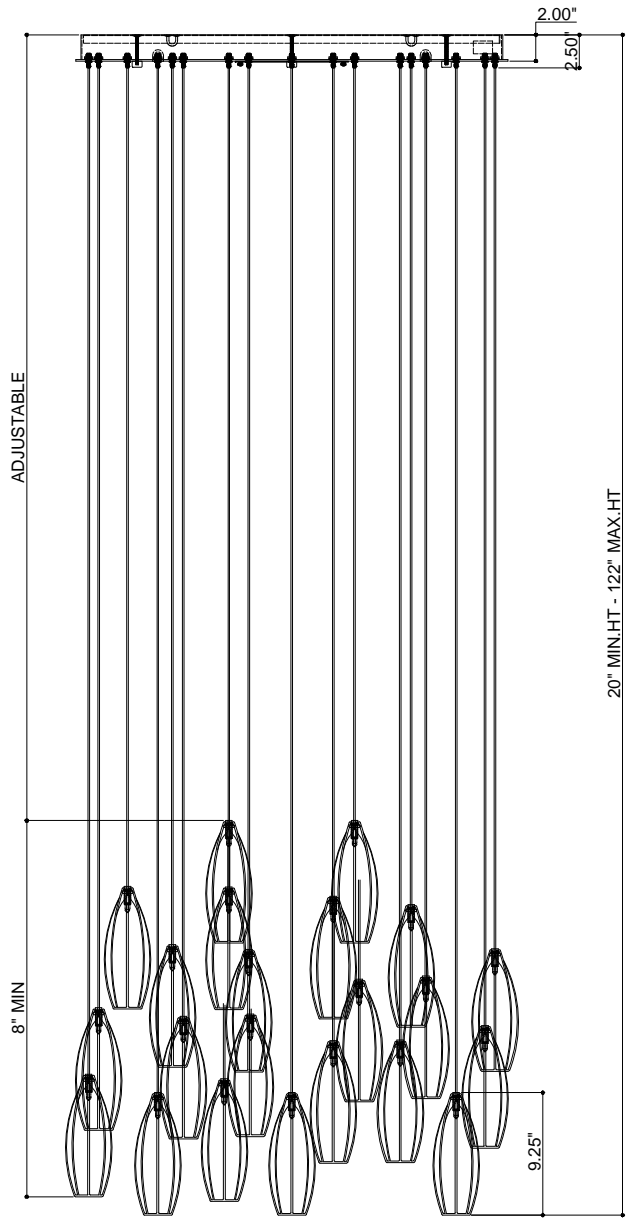

33"DIA*2.5"H.CANOPY
 31.75"DIA*0.75"H.MOUNTING PLATE COVER
 3.5"DIA*9.25"H.SHADE

TOP VIEW

CANOPY DETAIL

FRONT VIEW

8" IS THE MINIMUM ADJUSTABLE HEIGHT USING THE PEPPER SHADES DUE TO THE SHADE SIZE AND THE RESPECTIVE SIZE OF THE CANOPY

NOTE: CORD LENGTHS ARE NOT SHOWN TO SCALE