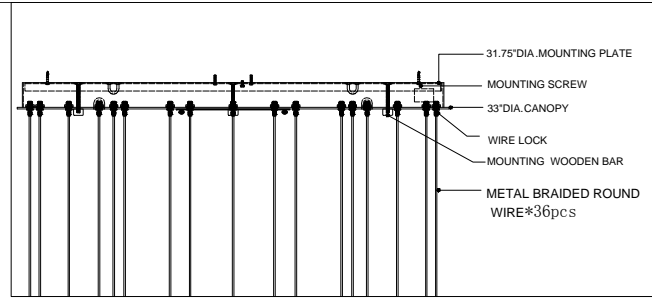

33"DIA*2.5"H.CANOPY
 31.75"DIA*0.75"H.MOUNTING PLATE COVER
 3.5"DIA*9.25"H.SHADE

TOP VIEW

CANOPY DETAIL

FRONT VIEW

8" IS THE MINIMUM ADJUSTABLE HEIGHT USING THE PEPPER SHADES DUE TO THE SHADE SIZE AND THE RESPECTIVE SIZE OF THE CANOPY

NOTE: CORD LENGTHS ARE NOT SHOWN TO SCALE