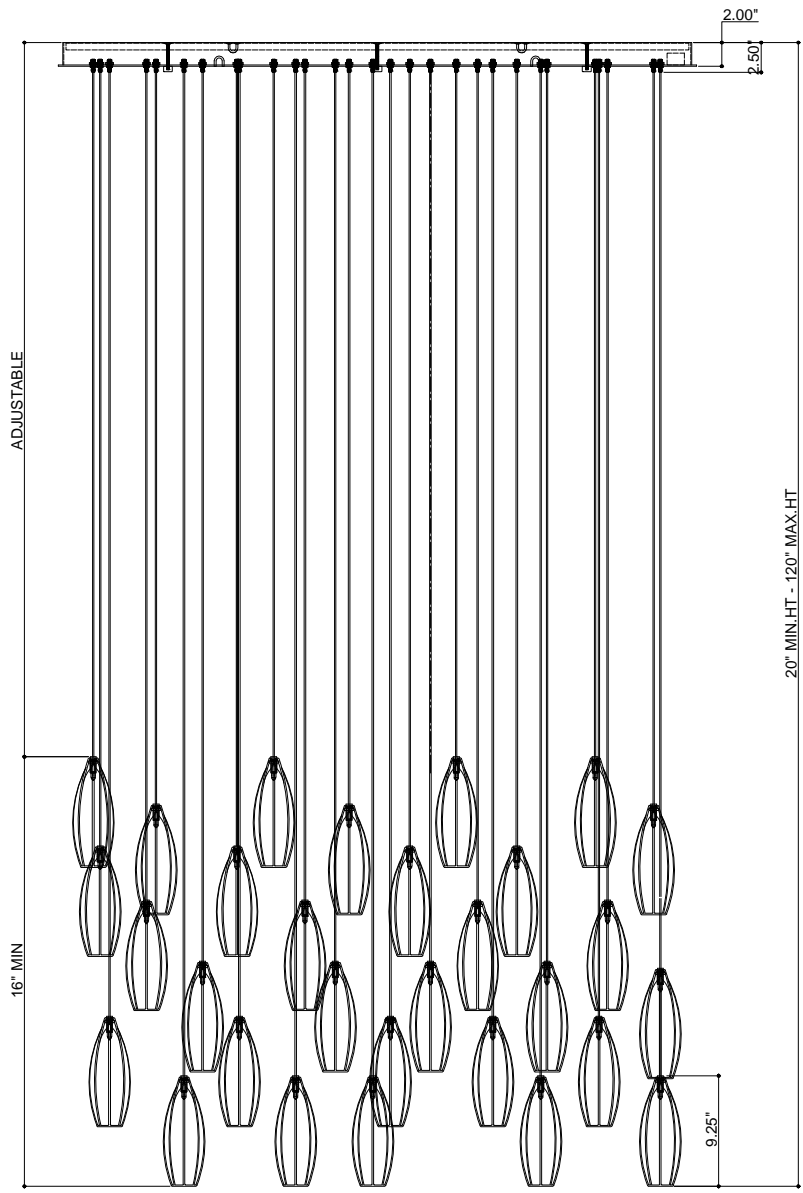

CANOPY DETAIL

TOP VIEW

FRONT VIEW

16" IS THE MINIMUM ADJUSTABLE HEIGHT USING THE PEPPER SHADES DUE TO THE SHADE SIZE AND THE RESPECTIVE SIZE OF THE CANOPY

NOTE: CORD LENGTHS ARE NOT SHOWN TO SCALE