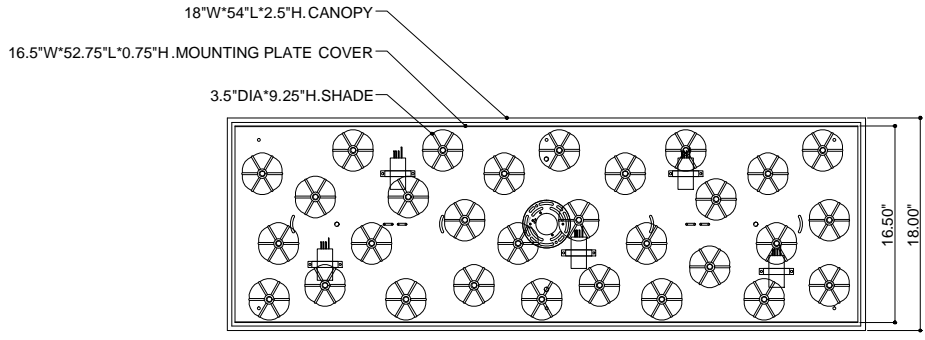

CANOPY DETAIL

TOP VIEW

FRONT VIEW

16" IS THE MINIMUM ADJUSTABLE HEIGHT USING THE PEPPER SHADES DUE TO THE SHADE SIZE AND THE RESPECTIVE SIZE OF THE CANOPY

NOTE: CORD LENGTHS ARE NOT SHOWN TO SCALE