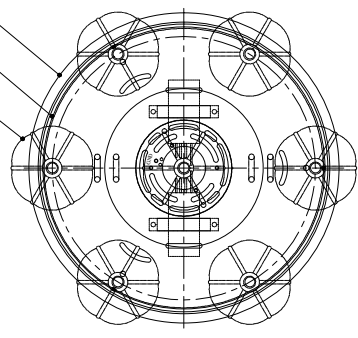

13"DIA*2.5"H.CANOPY
 11.75"DIA*0.75"
 H MOUNTING PLATE COVER
 3.5"DIA*9.25"H.SHADE

TOP VIEW

CANOPY DETAIL

FRONT VIEW

8" IS THE MINIMUM
 ADJUSTABLE HEIGHT USING THE
 PEPPER SHADES DUE TO THE
 SHADE SIZE AND THE
 RESPECTIVE SIZE OF
 THE CANOPY

NOTE: CORD LENGTHS ARE
 NOT SHOWN TO SCALE