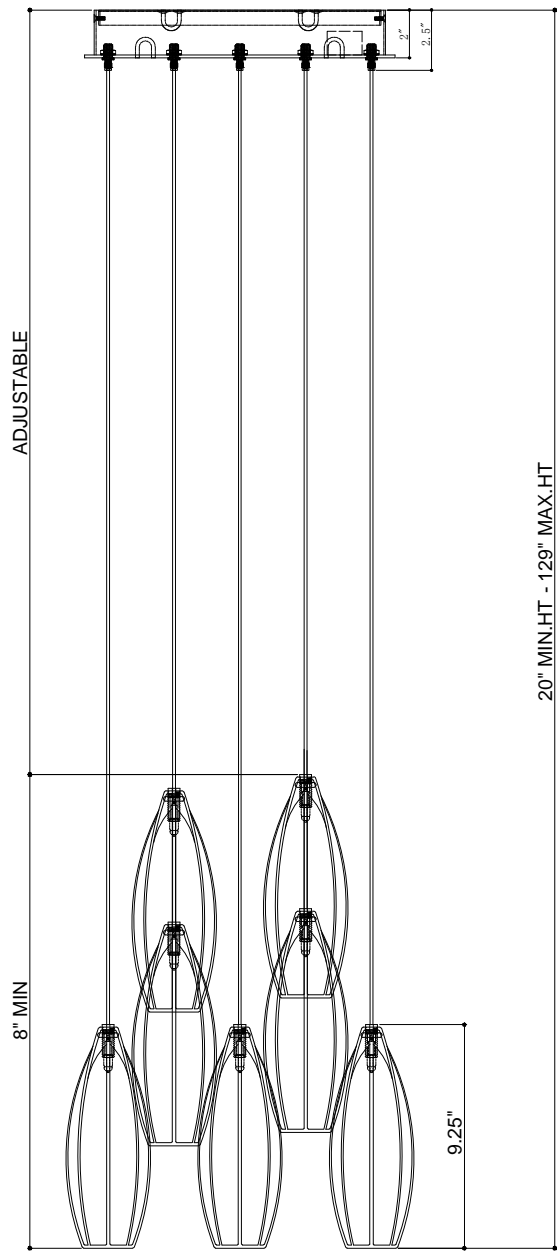

13"DIA*2.5"H.CANOPY
 11.75"DIA*0.75"
 H MOUNTING PLATE COVER
 3.5"DIA*9.25"H.SHADE

TOP VIEW

CANOPY DETAIL

FRONT VIEW

8" IS THE MINIMUM
 ADJUSTABLE HEIGHT USING THE
 PEPPER SHADES DUE TO THE
 SHADE SIZE AND THE
 RESPECTIVE SIZE OF
 THE CANOPY

NOTE: CORD LENGTHS ARE
 NOT SHOWN TO SCALE