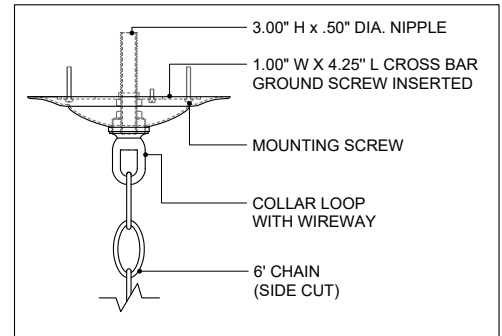

24.00" DIA. FRAME
 6.00" DIA. CANOPY
 1.00" W X 4.25" L
 CROSS BAR

TOP VIEW

CANOPY DETAIL

FRONT VIEW

9000-1148

ALL WORK © 2023 CURREY & COMPANY