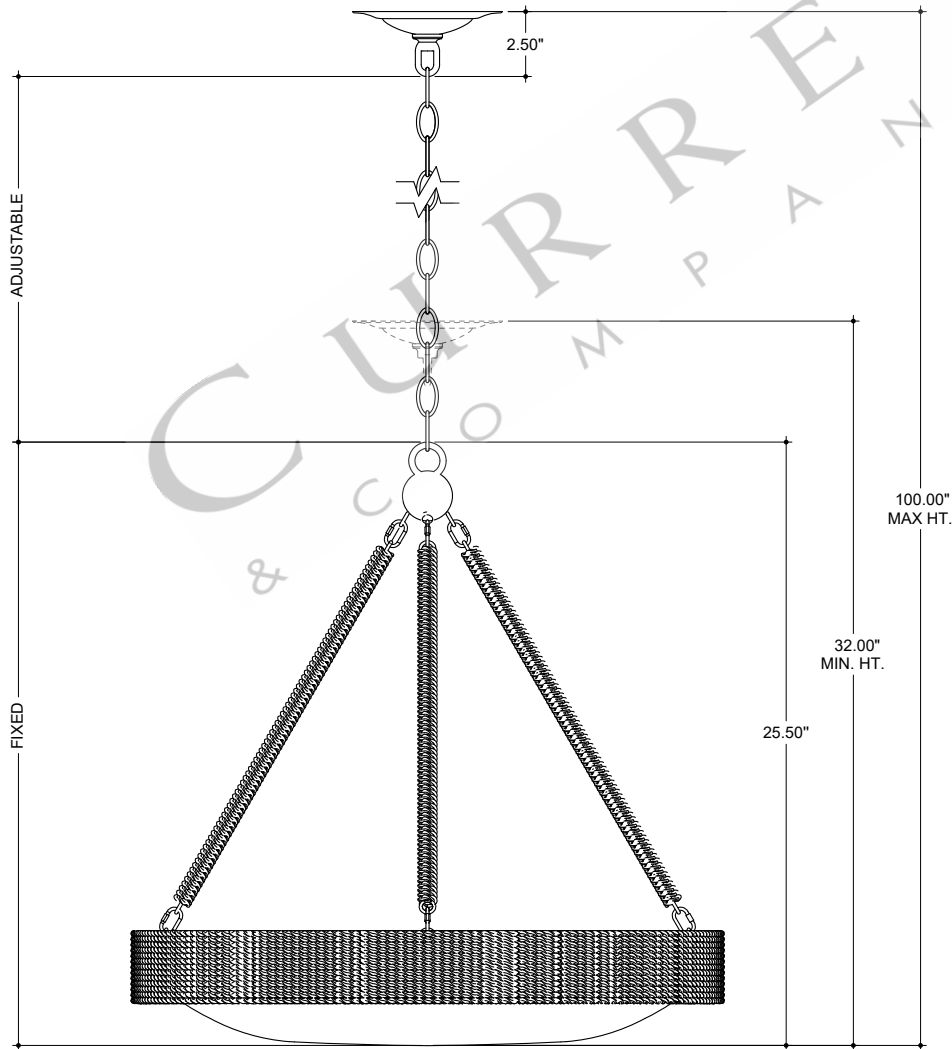

24.00" DIA. FRAME
 6.00" DIA. CANOPY
 1.00" W X 4.25" L
 CROSS BAR

TOP VIEW

CANOPY DETAIL

FRONT VIEW

9000-1148

ALL WORK © 2023 CURREY & COMPANY