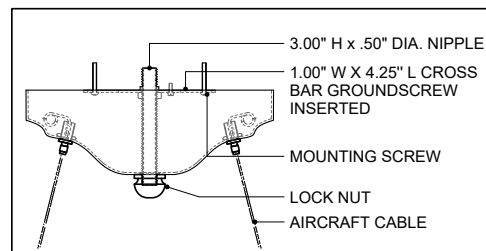

57.50" DIA. BODY  
 8.00" DIA. CANOPY  
 1.00" W X 4.25" L  
 CROSS BAR

TOP VIEW

CANOPY DETAIL

FRONT VIEW