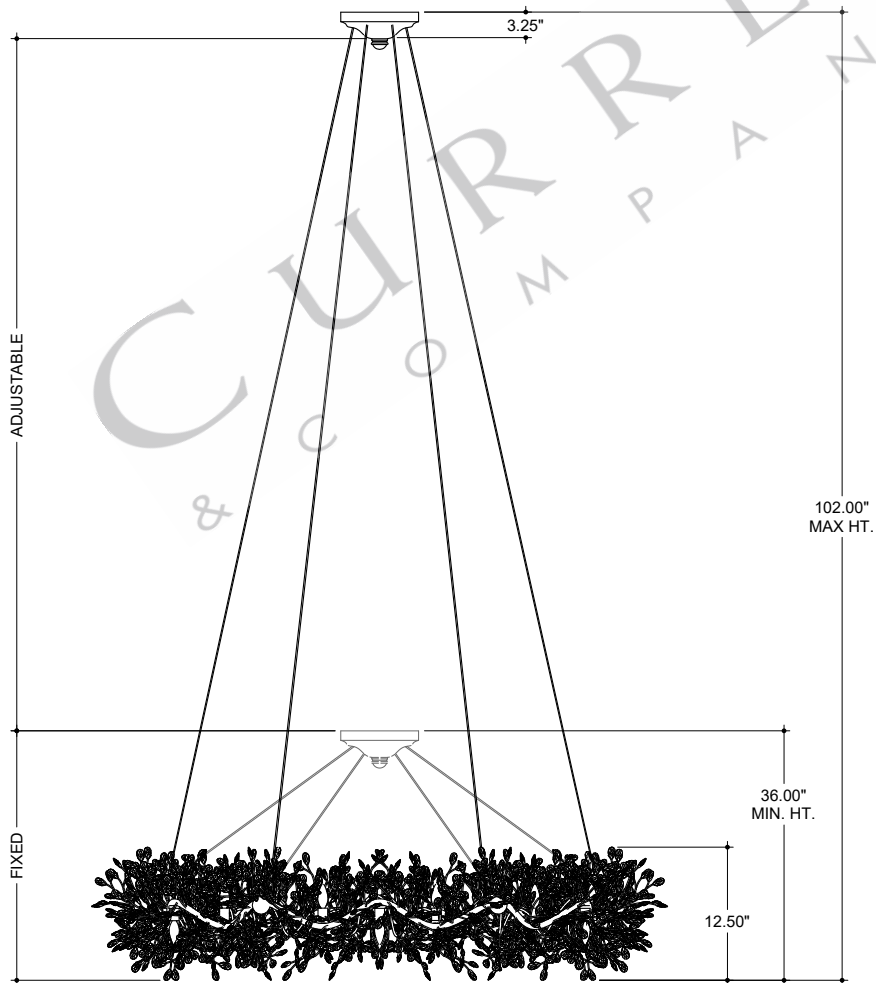

57.50" DIA. BODY  
 8.00" DIA. CANOPY  
 1.00" W X 4.25" L  
 CROSS BAR

TOP VIEW

CANOPY DETAIL

FRONT VIEW