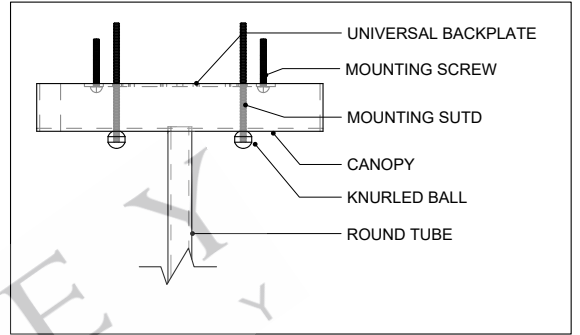

Ø 21.50" DIA.

TOP VIEW

CANOPY DETAIL

FRONT VIEW