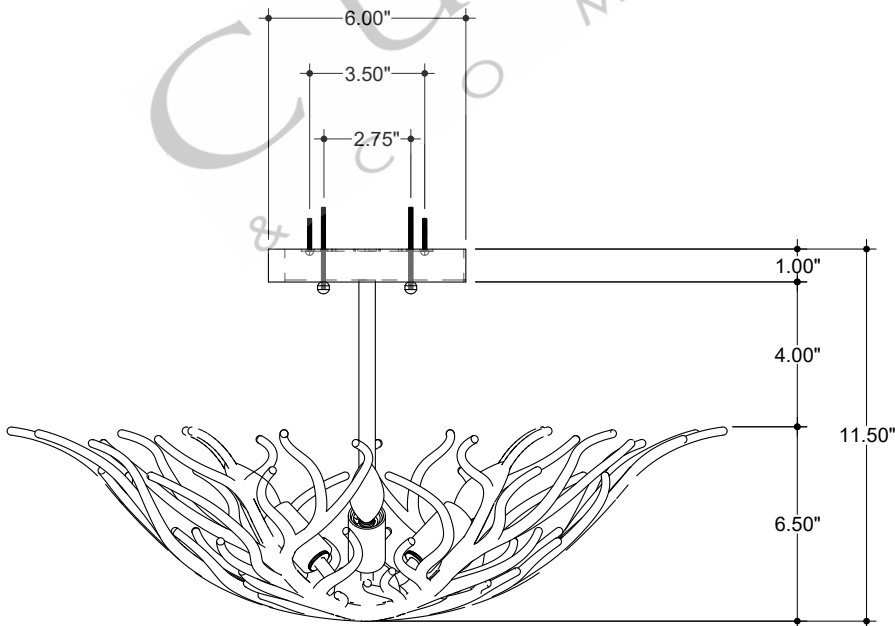

Ø 21.50" DIA.

TOP VIEW

CANOPY DETAIL

FRONT VIEW