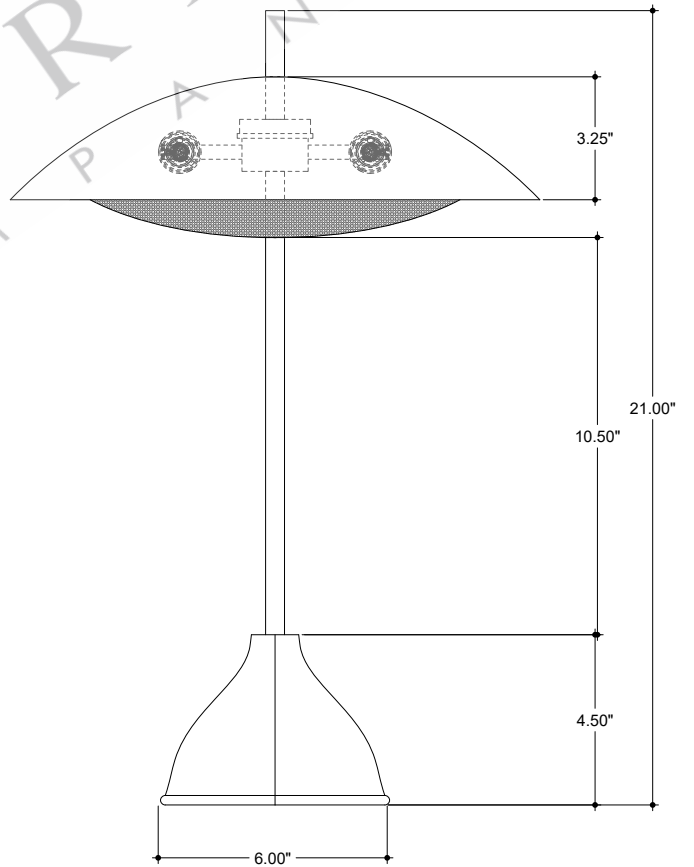

14.00" x 3.25" HT. METAL SHADE  
Ø0.50" x 1.75" HT. CYLINDER FINIAL

TOP VIEW

FRONT VIEW

SIDE VIEW

6000-0912

ALL WORK © 2023 CURREY & COMPANY