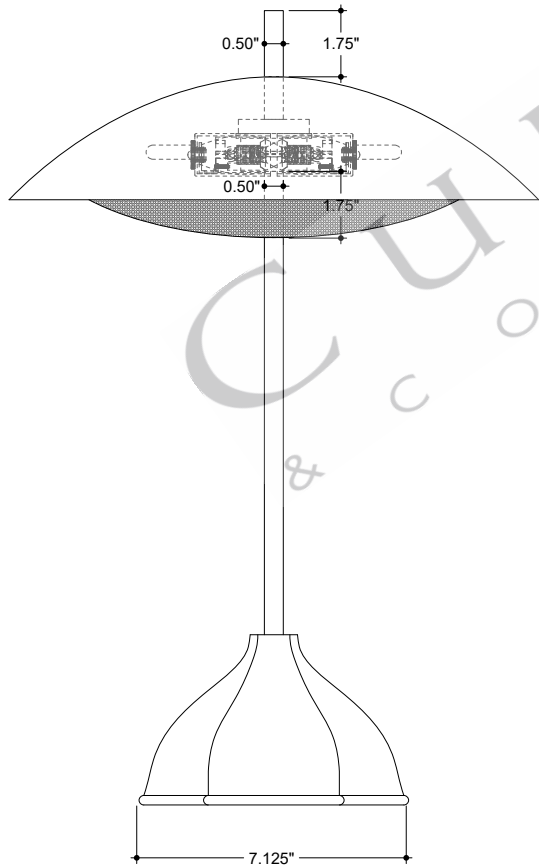

14.00" x 3.25" HT. METAL SHADE  
Ø0.50" x 1.75" HT. CYLINDER FINIAL

TOP VIEW

FRONT VIEW

SIDE VIEW

6000-0912

ALL WORK © 2023 CURREY & COMPANY