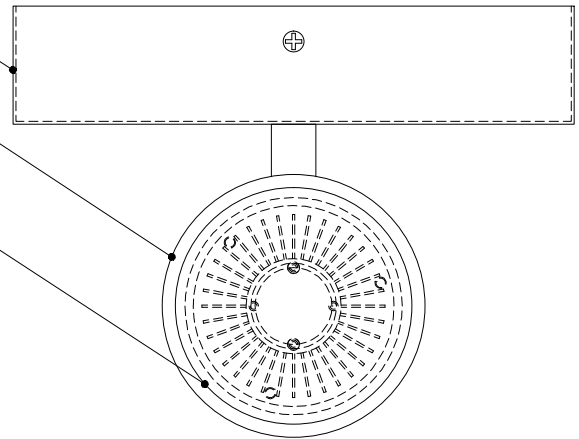

7.5"DIA*1.5"H BACK PLATE

10"H*5.75"W*7.5"E
OVERALL DIAMETER

3"DIA*2.5"H CRYSTAL

TOP VIEW

SIDE VIEW

FRONT VIEW

5000-0242 5000-0243

ALL WORK © 2023 CURREY & COMPANY