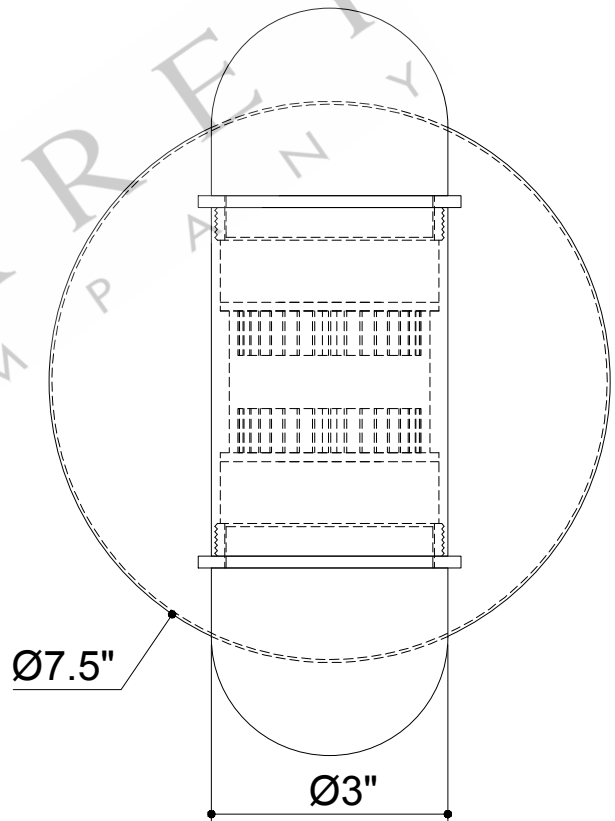

7.5"DIA*1.5"H BACK PLATE

10"H*5.75"W*7.5"E
OVERALL DIAMETER

3"DIA*2.5"H CRYSTAL

TOP VIEW

SIDE VIEW

FRONT VIEW

5000-0242 5000-0243

ALL WORK © 2023 CURREY & COMPANY