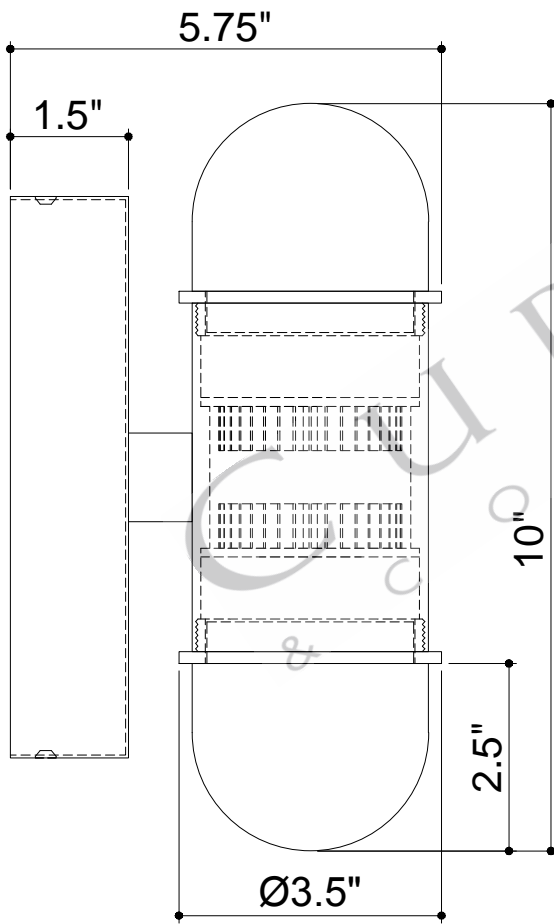

7.5"DIA*1.5"H BACK PLATE

10"H*5.75"W*7.5"E
OVERALL DIAMETER

3"DIA*2.5"H CRYSTAL

TOP VIEW

SIDE VIEW

FRONT VIEW

5000-0242 5000-0243

ALL WORK © 2023 CURREY & COMPANY