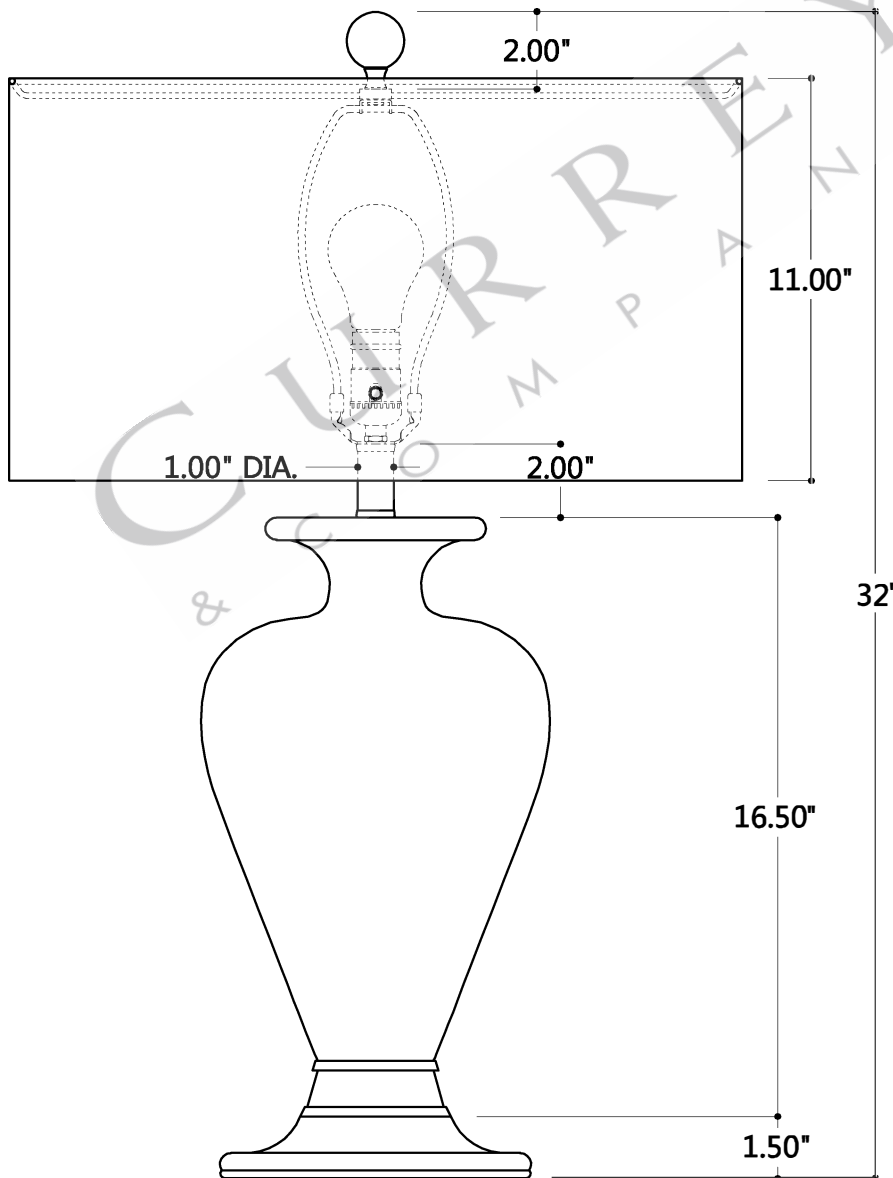

20.00" DIA. TOP&BOTTOM SHADE OPENING

8.50" DIA. BASE

1.50" DIA. FINIAL

9.50" DIA. BODY

TOP VIEW

2.00"

11.00"

1.00" DIA.

2.00"

32"

16.50"

1.50"

FRONT VIEW

6000-0839

ALL WORK © 2022 CURREY & COMPANY