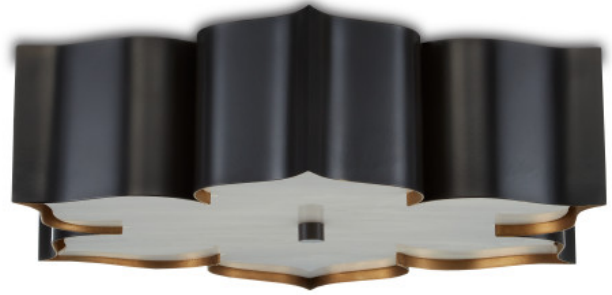

## Grand Lotus Black Flush Mount

9999-0060

Overall: 4.5"h x 19"dia

Finish: Satin Black /Contemporary Gold

Materials: WROUGHT IRON/ACRYLIC

Item Weight: 8 lb

Number of Lights: 2

Suggested Bulb: GU24

Socket Type: GU24

Watts per Socket / Item: 13 / 26

Cord: 2' Black/White

The Grand Lotus Black Flush Mount receives its good looks from a combination of stunning workmanship and a mix of satin black and contemporary gold leaf finishes. The black chandelier is skillfully fashioned from wrought iron.