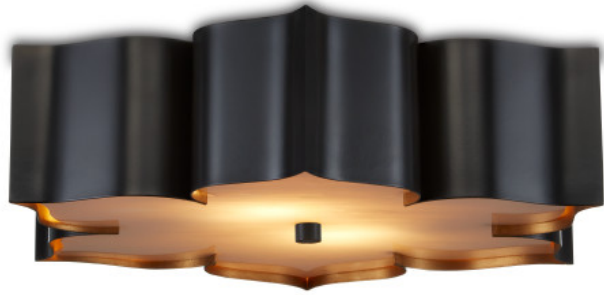

## Grand Lotus Black Flush Mount

9999-0060

Overall: 4.5"h x 19"dia

Finish: Satin Black /Contemporary Gold

Materials: WROUGHT IRON/ACRYLIC

Item Weight: 8 lb

Number of Lights: 2

Suggested Bulb: GU24

Socket Type: GU24

Watts per Socket / Item: 13 / 26

Cord: 2' Black/White

The Grand Lotus Black Flush Mount receives its good looks from a combination of stunning workmanship and a mix of satin black and contemporary gold leaf finishes. The black chandelier is skillfully fashioned from wrought iron.