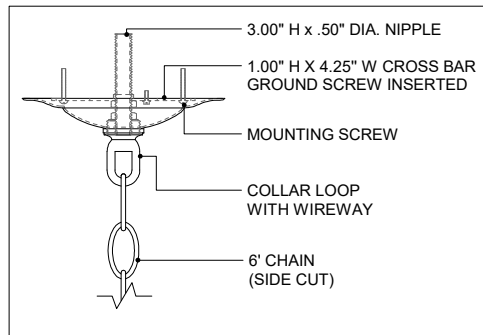

32.00" DIA. BODY
 6.00" DIA. CANOPY
 1.00" H X 4.25" W
 CROSS BAR

TOP VIEW

CANOPY DETAIL

FRONT VIEW