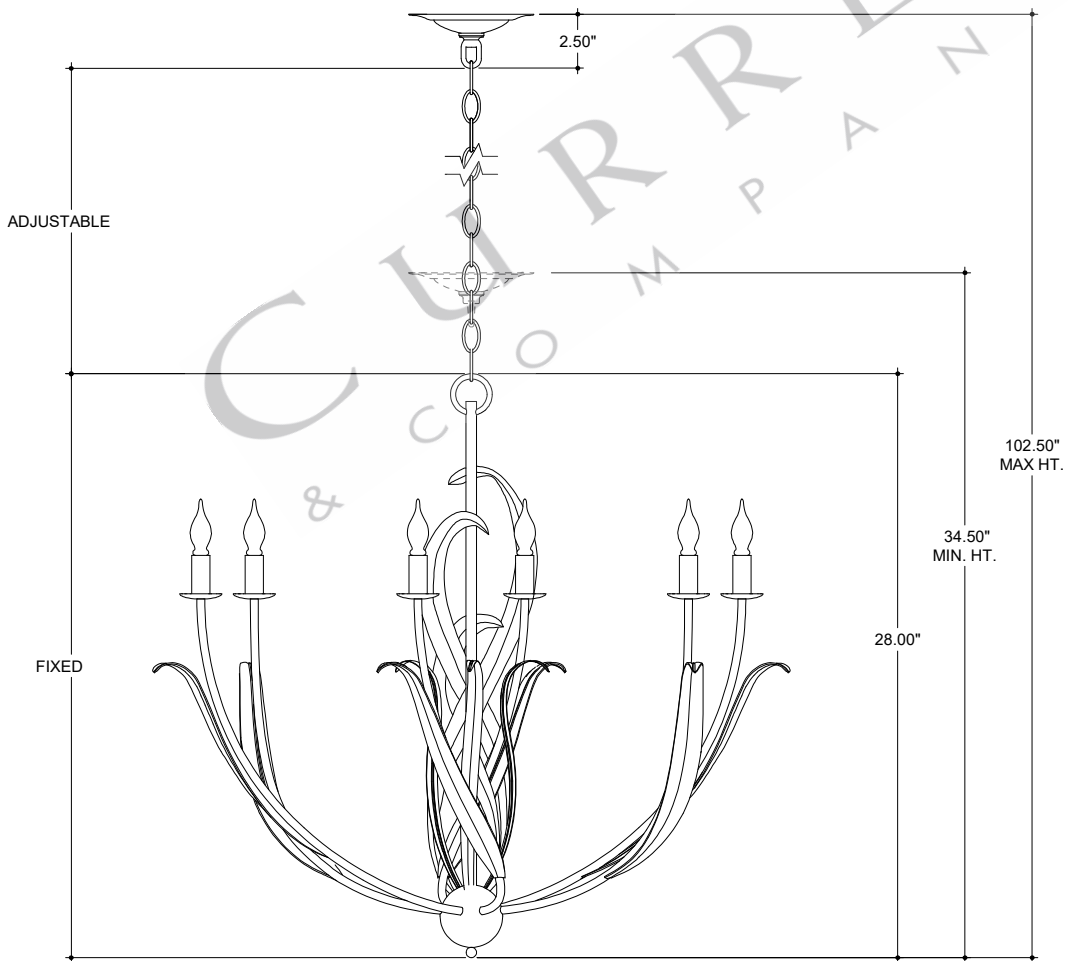

32.00" DIA. BODY
 6.00" DIA. CANOPY
 1.00" H X 4.25" W
 CROSS BAR

TOP VIEW

CANOPY DETAIL

FRONT VIEW