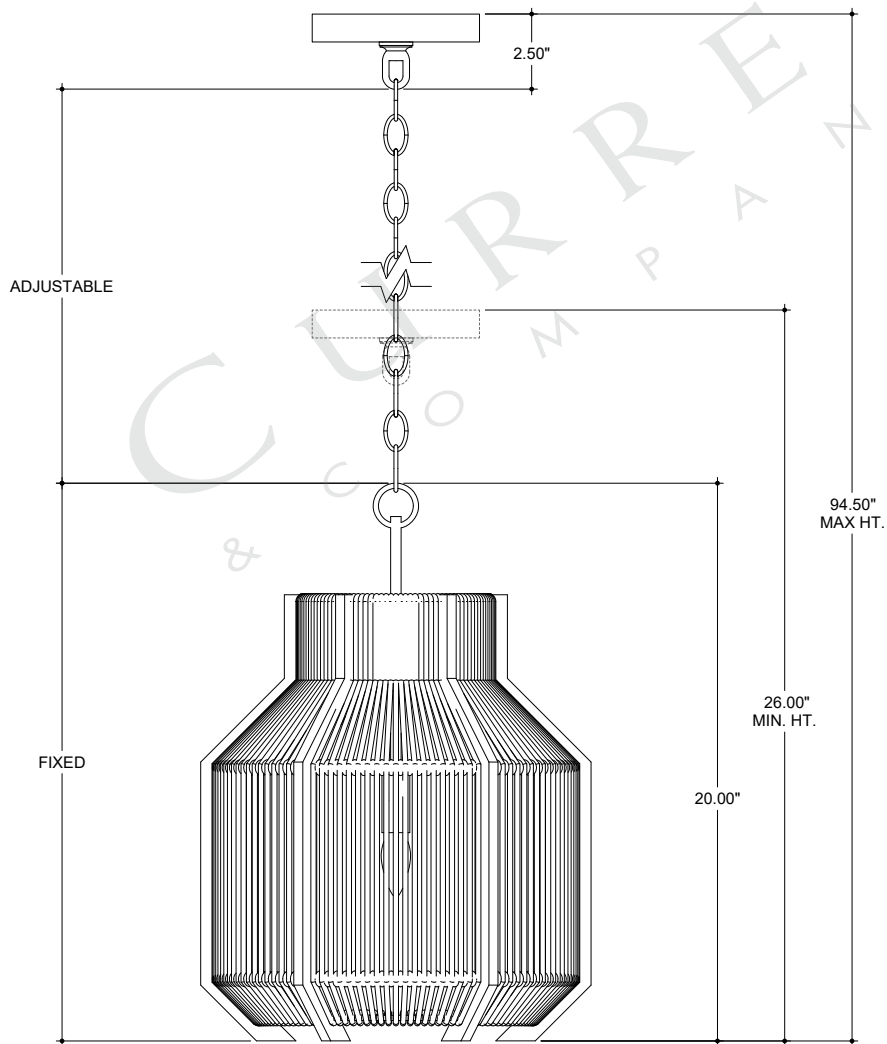

TOP VIEW

CANOPY DETAIL

FRONT VIEW

9000-0922

ALL WORK © 2022 CURREY & COMPANY