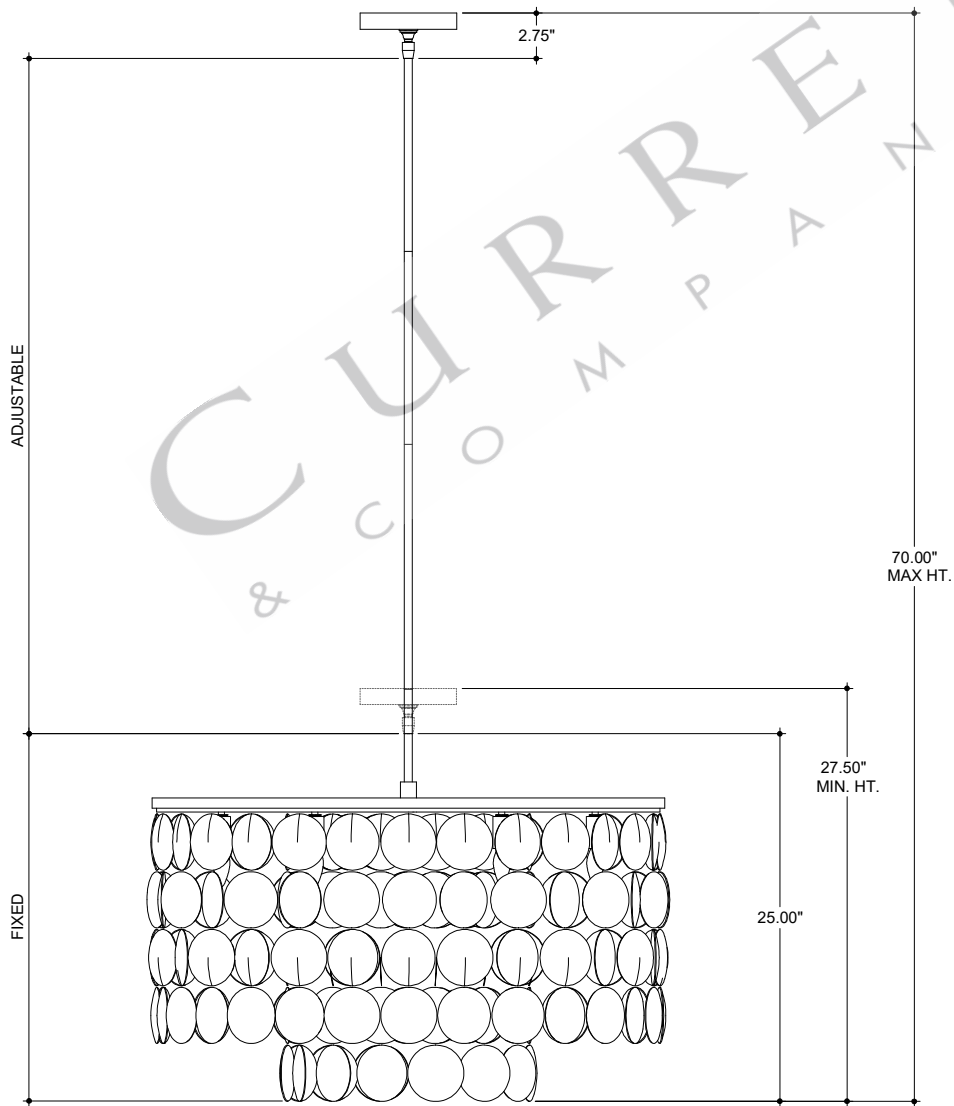

TOP VIEW

CANOPY DETAIL

FRONT VIEW

9000-0849

ALL WORK © 2021 CURREY & COMPANY