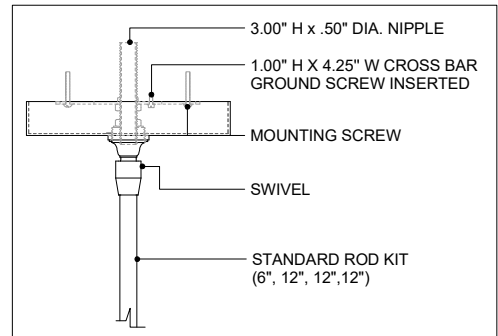

TOP VIEW

CANOPY DETAIL

FRONT VIEW

9000-0849

ALL WORK © 2021 CURREY & COMPANY