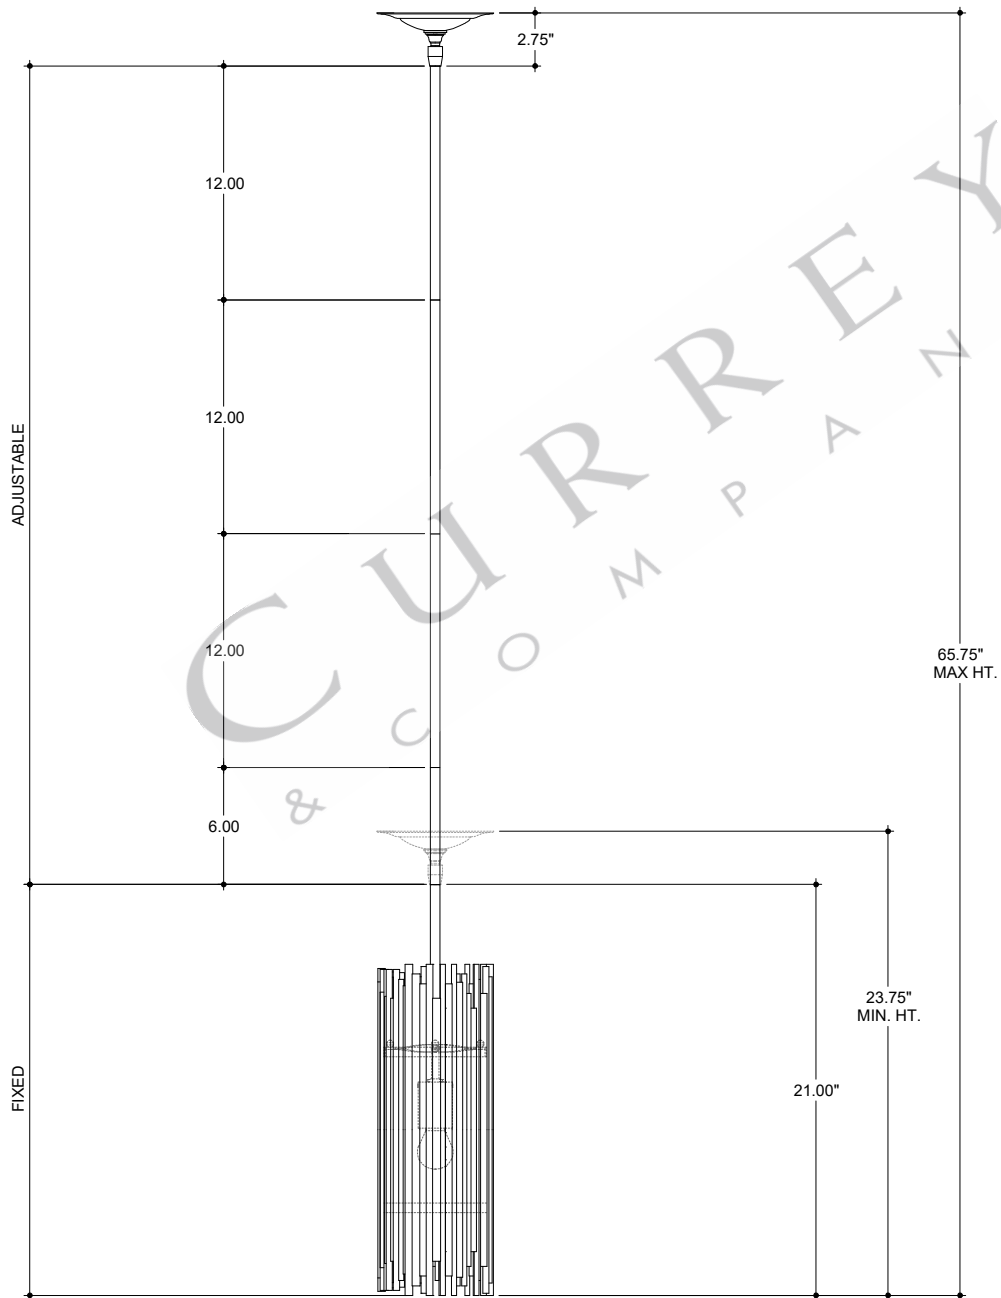

TOP VIEW

CANOPY DETAIL

FRONT VIEW

9000-0843

ALL WORK © 2021 CURREY & COMPANY