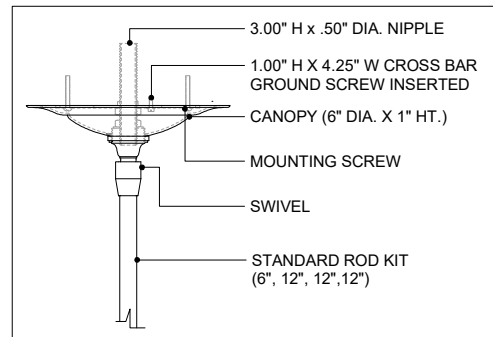

TOP VIEW

CANOPY DETAIL

FRONT VIEW

9000-0843

ALL WORK © 2021 CURREY & COMPANY