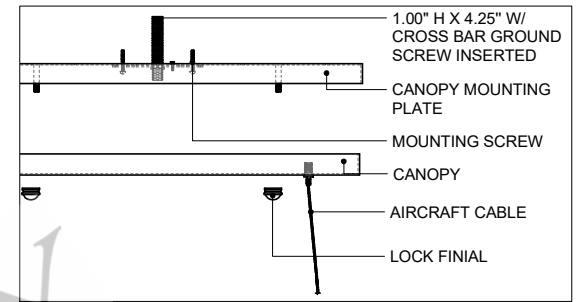

TOP VIEW

CANOPY DETAIL

FRONT VIEW

SIDE VIEW

9000-0838

ALL WORK © 2021 CURREY & COMPANY