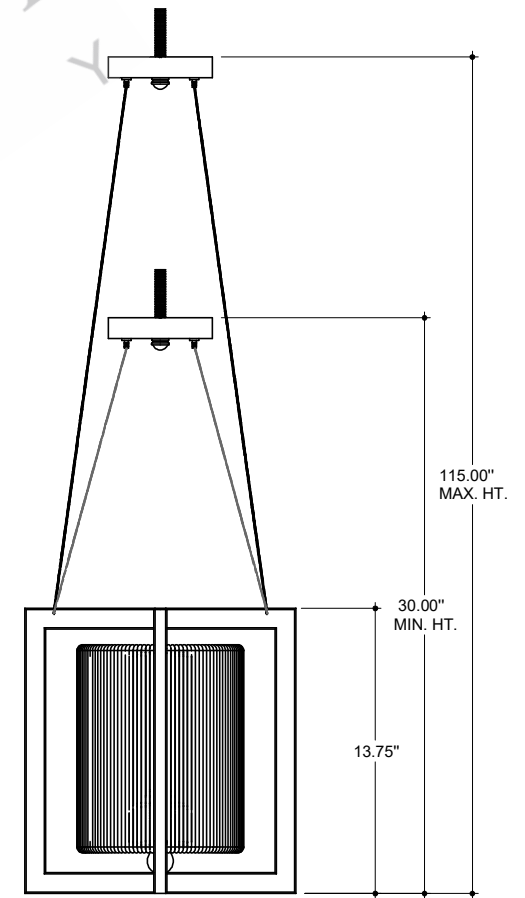

TOP VIEW

CANOPY DETAIL

FRONT VIEW

SIDE VIEW

9000-0838

ALL WORK © 2021 CURREY & COMPANY