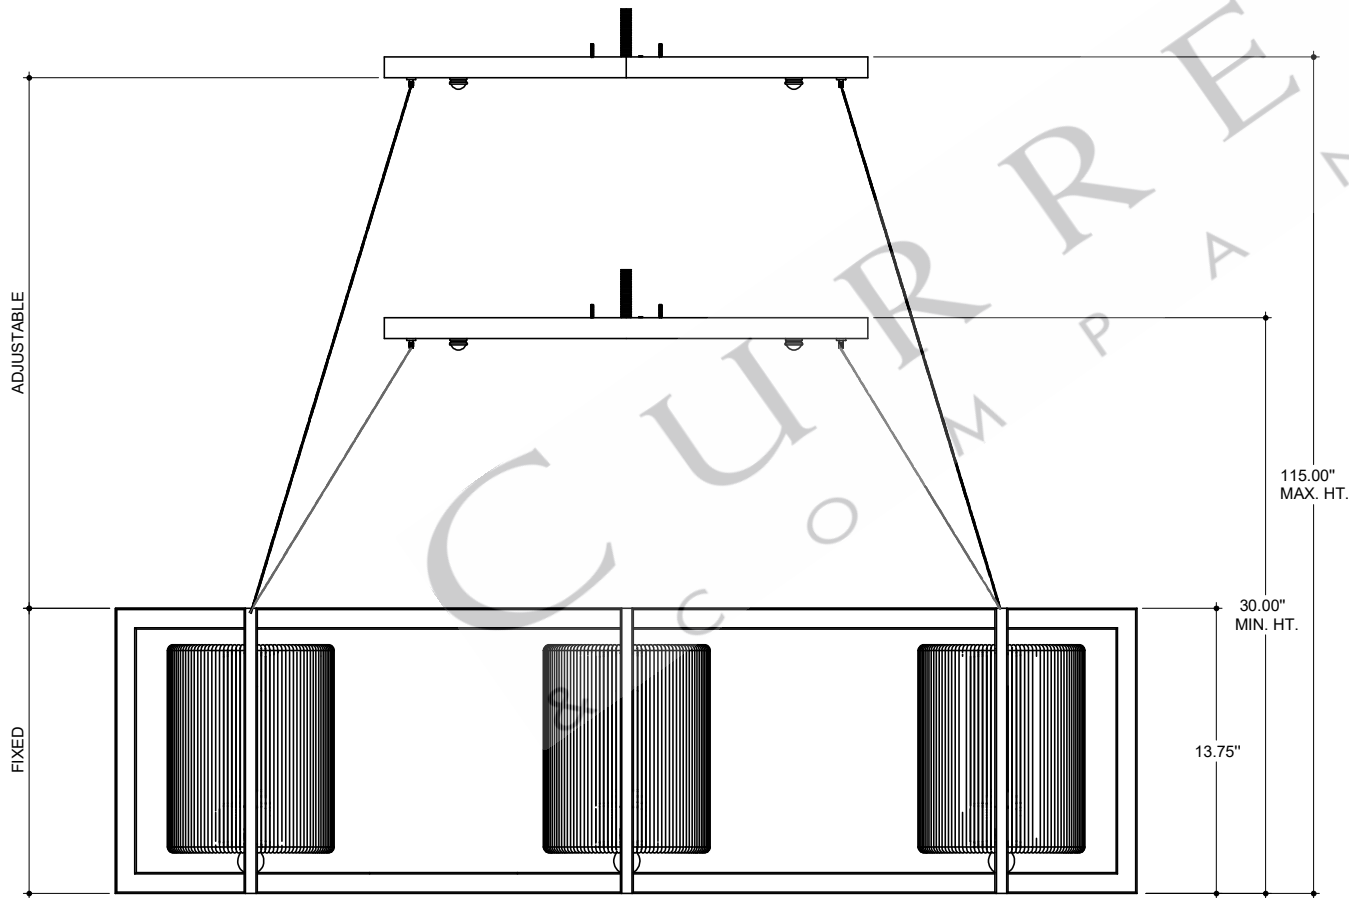

TOP VIEW

CANOPY DETAIL

FRONT VIEW

SIDE VIEW

9000-0838

ALL WORK © 2021 CURREY & COMPANY