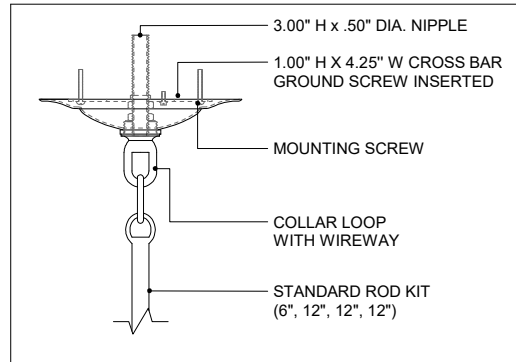

48.00" DIA. BODY
 6.00" DIA. CANOPY
 1.00" H X 4.25" W
 CROSS BAR

TOP VIEW

CANOPY DETAIL

FRONT VIEW