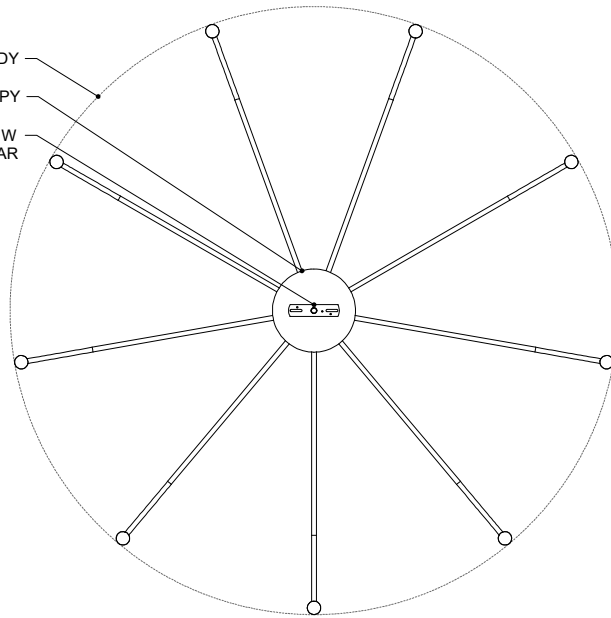

48.00" DIA. BODY
 6.00" DIA. CANOPY
 1.00" H X 4.25" W
 CROSS BAR

TOP VIEW

CANOPY DETAIL

FRONT VIEW