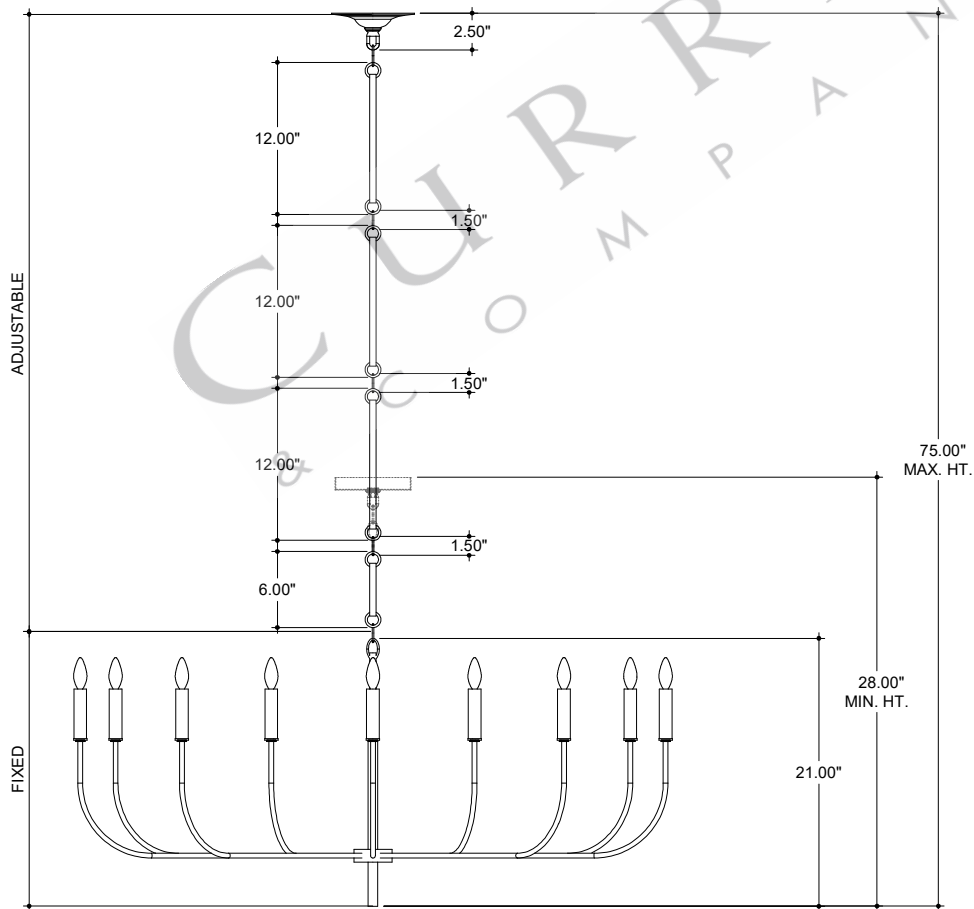

48.00" DIA. BODY
 6.00" DIA. CANOPY
 1.00" H X 4.25" W
 CROSS BAR

TOP VIEW

CANOPY DETAIL

FRONT VIEW