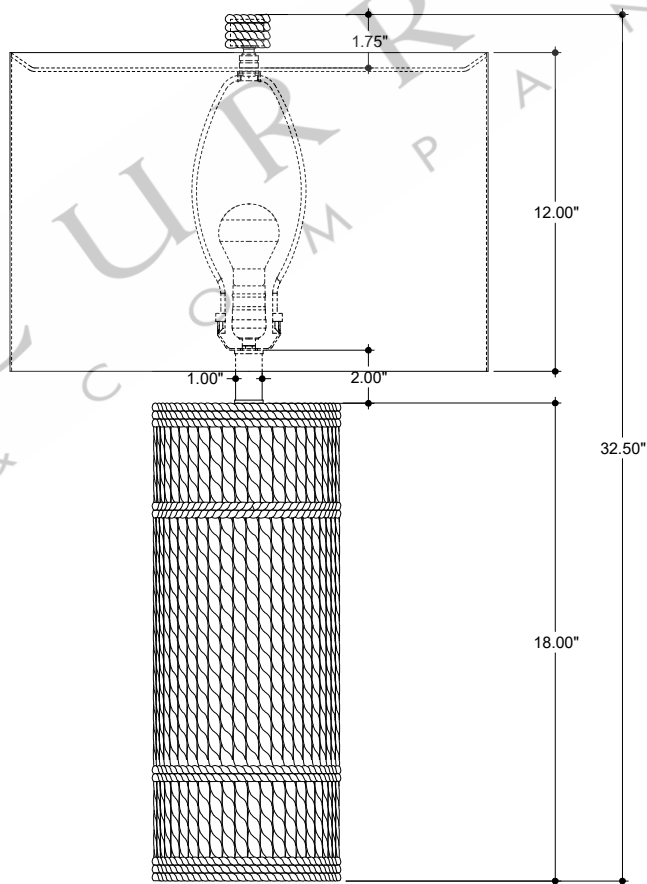

18.00" DIA. SHADE

7.00" DIA BODY

1.25" DIA. FINIAL

TOP VIEW

FRONT VIEW

6000-0754

ALL WORK © 2021 CURREY & COMPANY