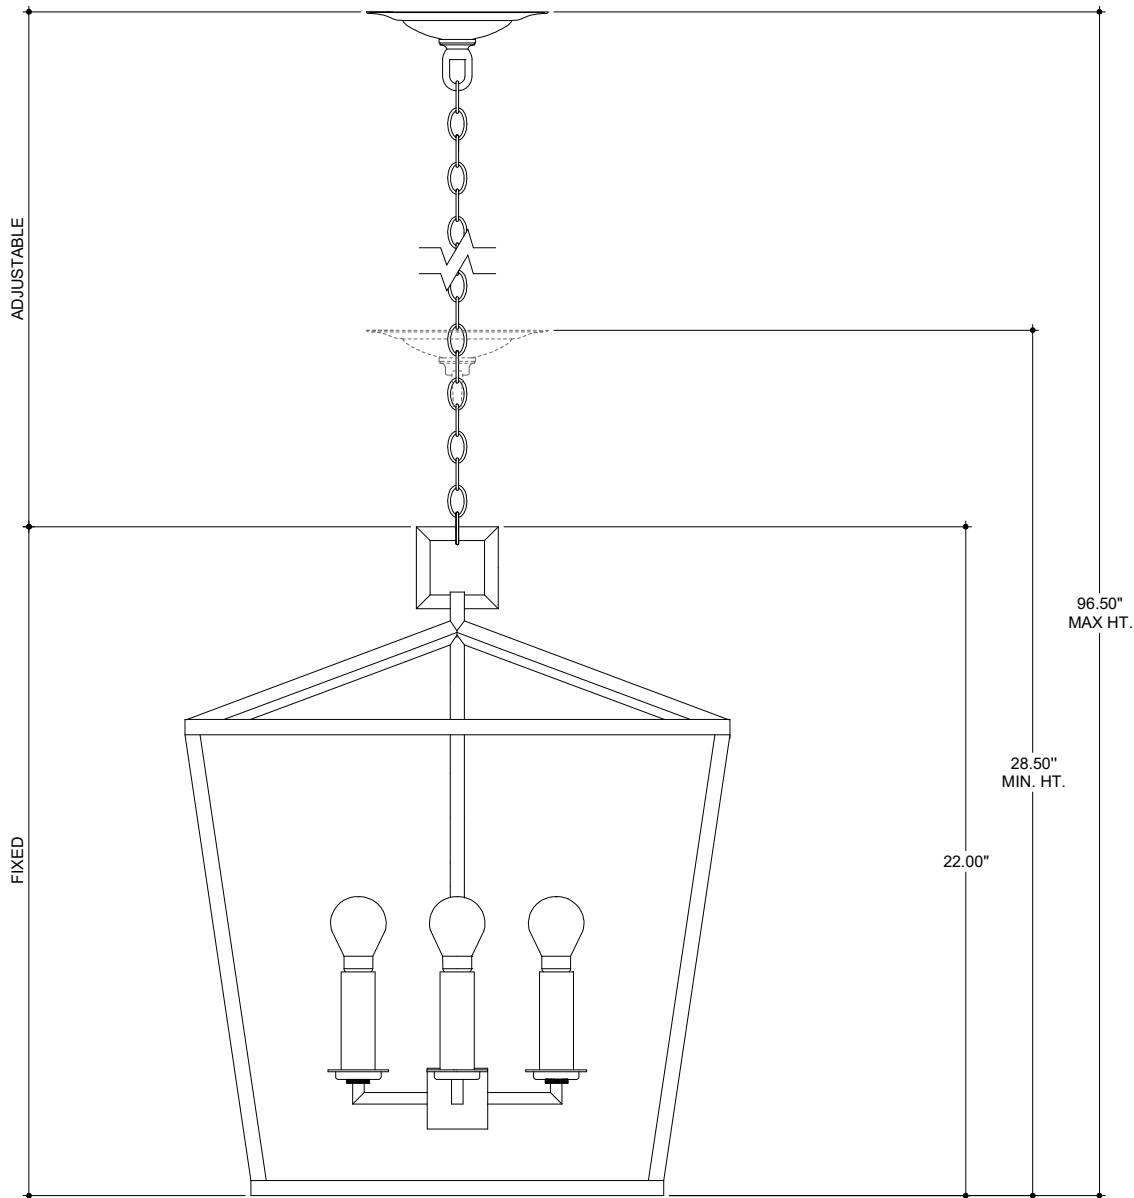

CANOPY DETAIL

9000-0824

ALL WORK © 2021 CURREY & COMPANY