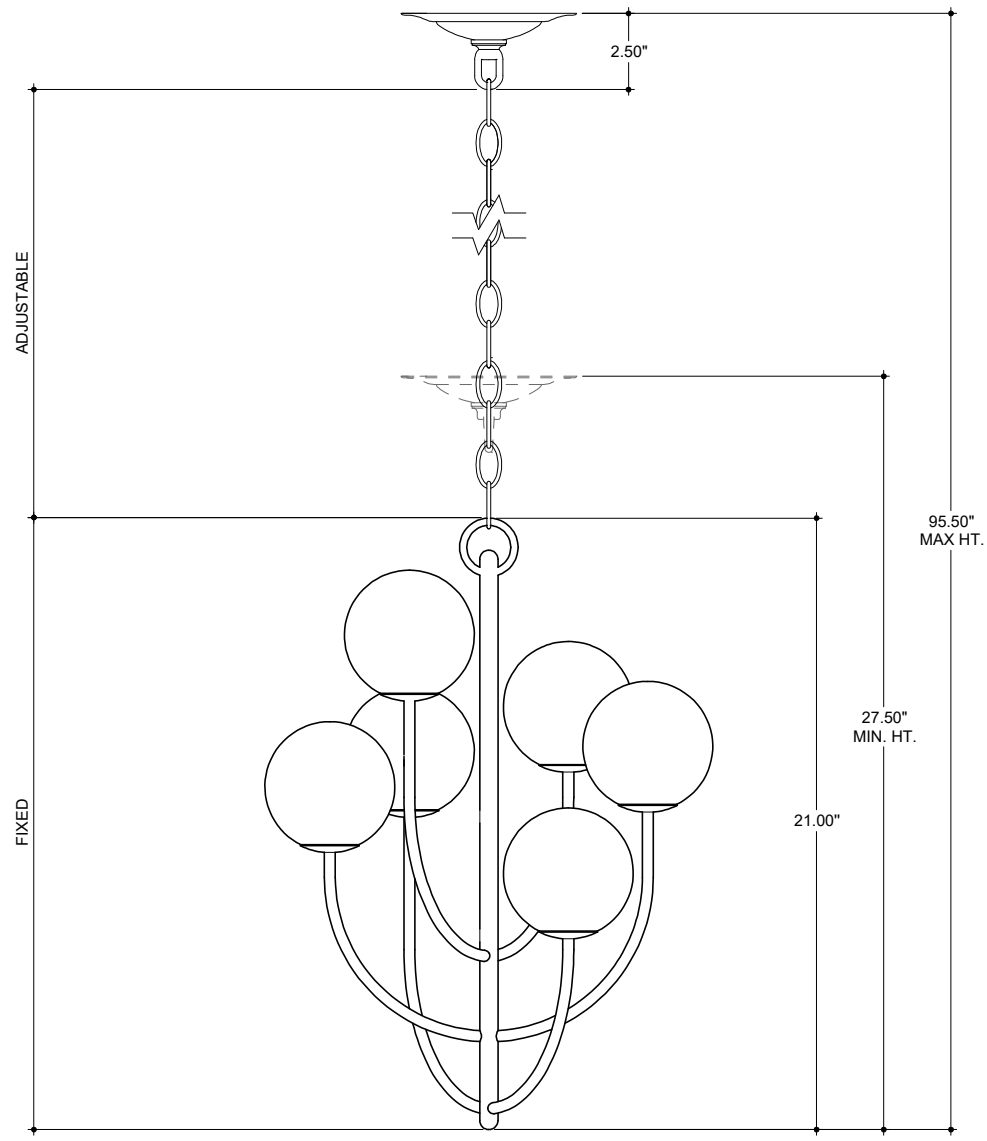

TOP VIEW

CANOPY DETAIL

FRONT VIEW

9000-0819

ALL WORK © 2021 CURREY & COMPANY