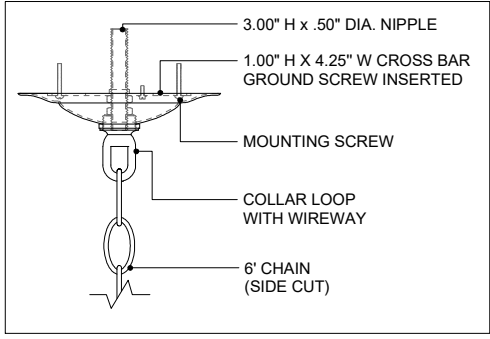

TOP VIEW

CANOPY DETAIL

FRONT VIEW

9000-0819

ALL WORK © 2021 CURREY & COMPANY