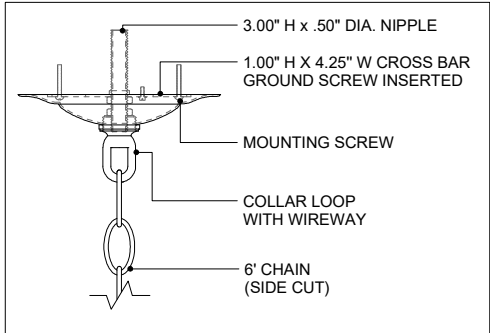

24.50" DIA. FRAME
 6.00" DIA. CANOPY
 1.00" H X 4.25" W
 CROSS BAR

TOP VIEW

CANOPY DETAIL

FRONT VIEW

CURREY & COMPANY