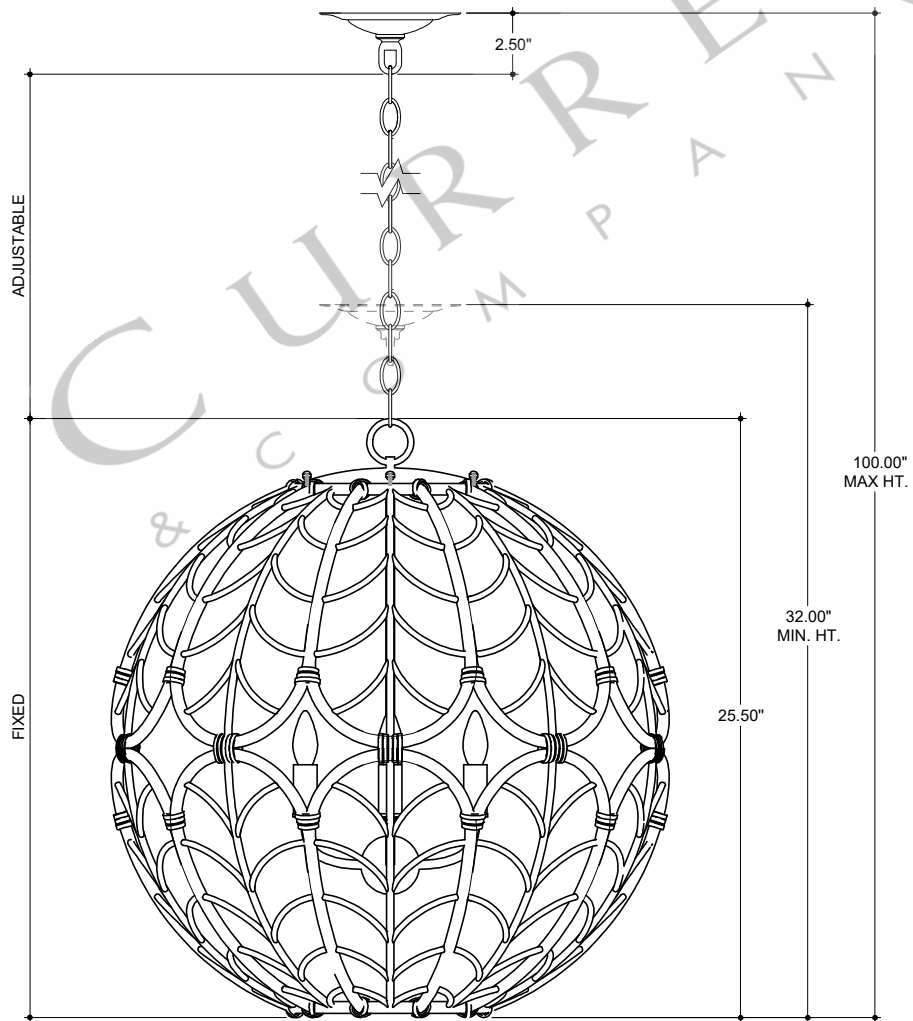

24.50" DIA. FRAME
 6.00" DIA. CANOPY
 1.00" H X 4.25" W
 CROSS BAR

TOP VIEW

CANOPY DETAIL

FRONT VIEW

CURREY & COMPANY