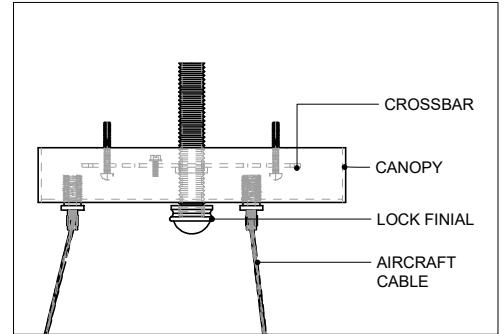

24.75" DIA. FRAME
 6.00" DIA. CANOPY
 1.00" H X 4.25" W
 CROSS BAR

TOP VIEW

CANOPY DETAIL

FRONT VIEW

9000-0799

ALL WORK © 2021 CURREY & COMPANY