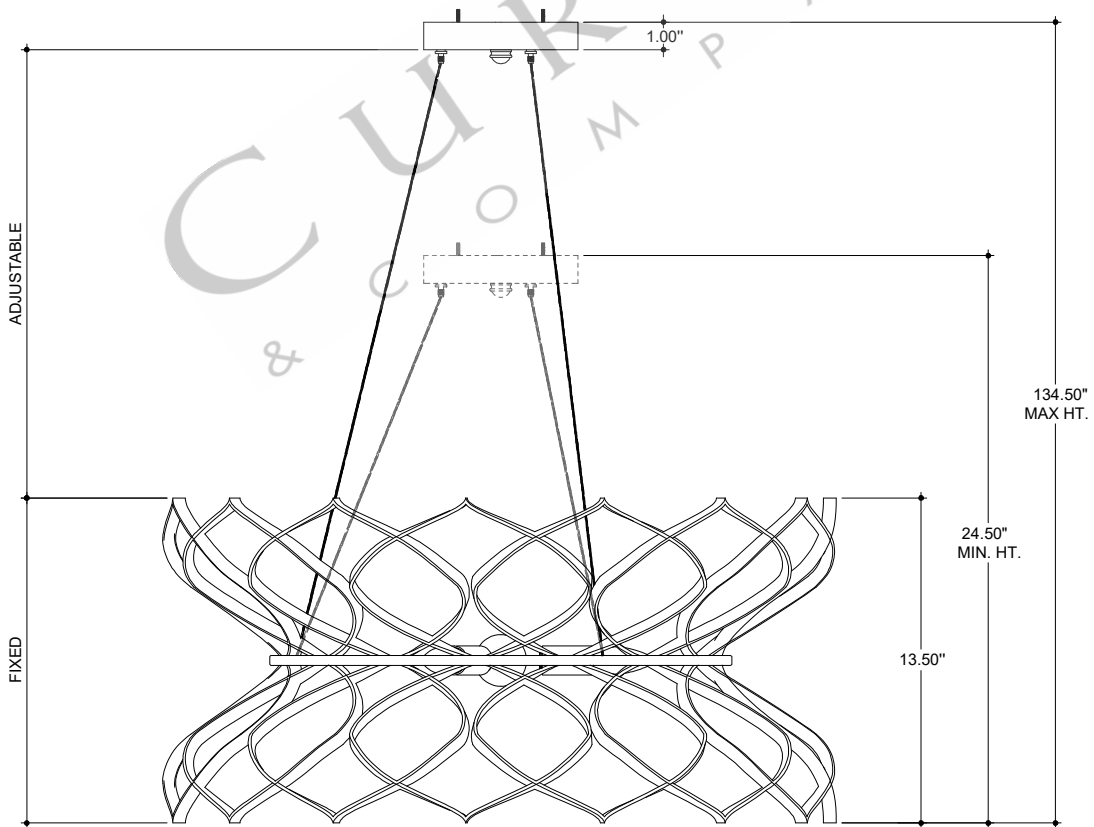

24.75" DIA. FRAME
 6.00" DIA. CANOPY
 1.00" H X 4.25" W
 CROSS BAR

TOP VIEW

CANOPY DETAIL

FRONT VIEW

9000-0799

ALL WORK © 2021 CURREY & COMPANY