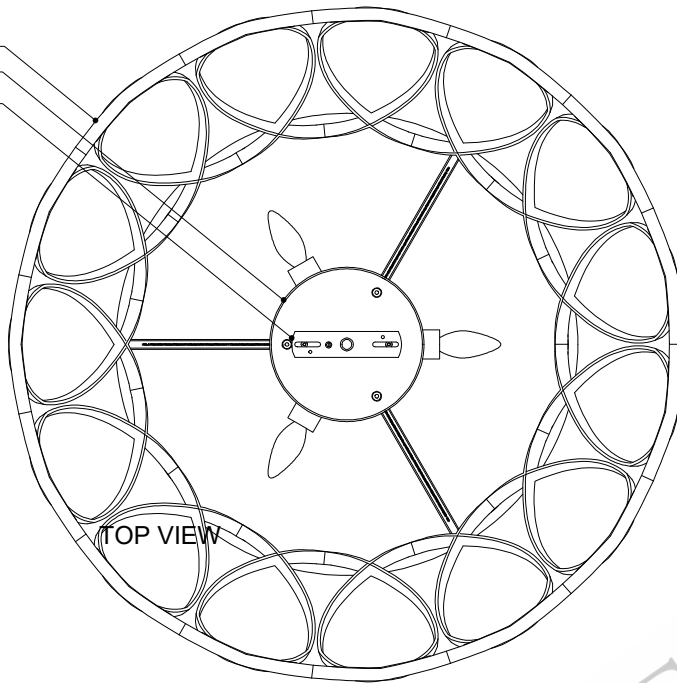

24.75" DIA. FRAME
 6.00" DIA. CANOPY
 1.00" H X 4.25" W
 CROSS BAR

TOP VIEW

CANOPY DETAIL

FRONT VIEW

9000-0799

ALL WORK © 2021 CURREY & COMPANY