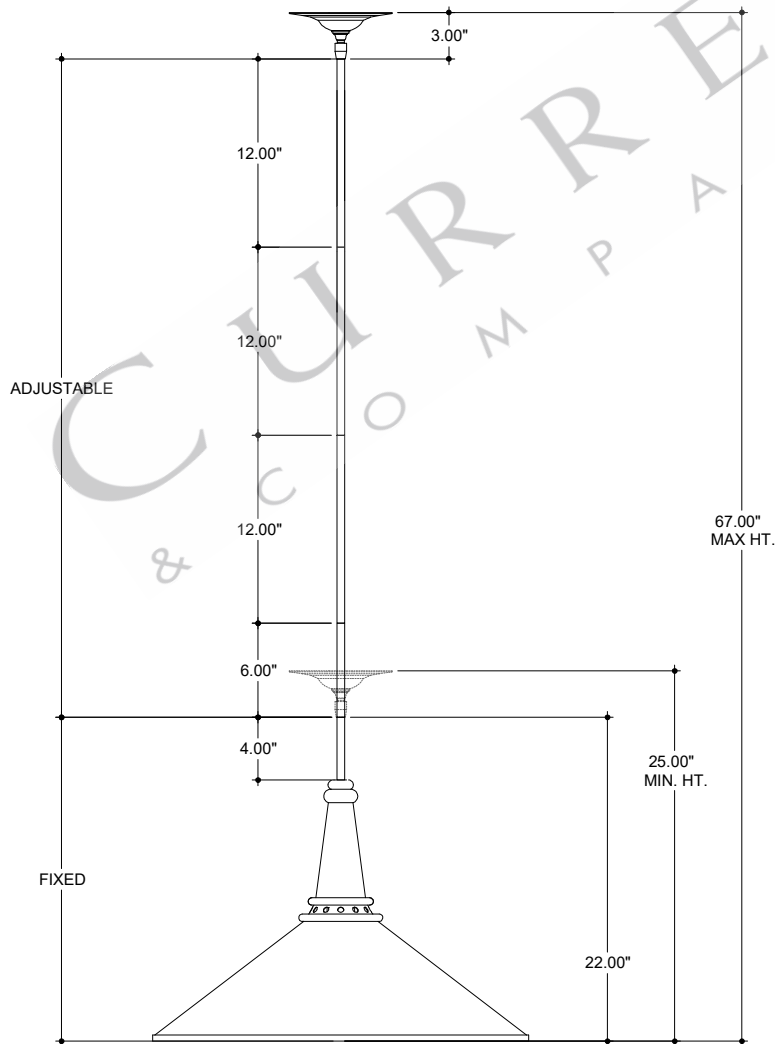

CANOPY DETAIL

TOP VIEW

FRONT VIEW

9000-0792

ALL WORK © 2021 CURREY & COMPANY