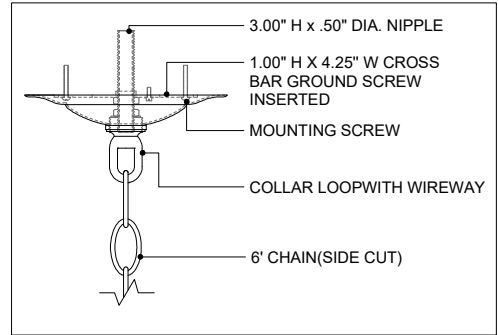

20.00" DIA. SHADE
 6.00" DIA. CANOPY
 1.00" H X 4.25" W
 CROSS BAR

CANOPY DETAIL

TOP VIEW

FRONT VIEW

CURREY & COMPANY