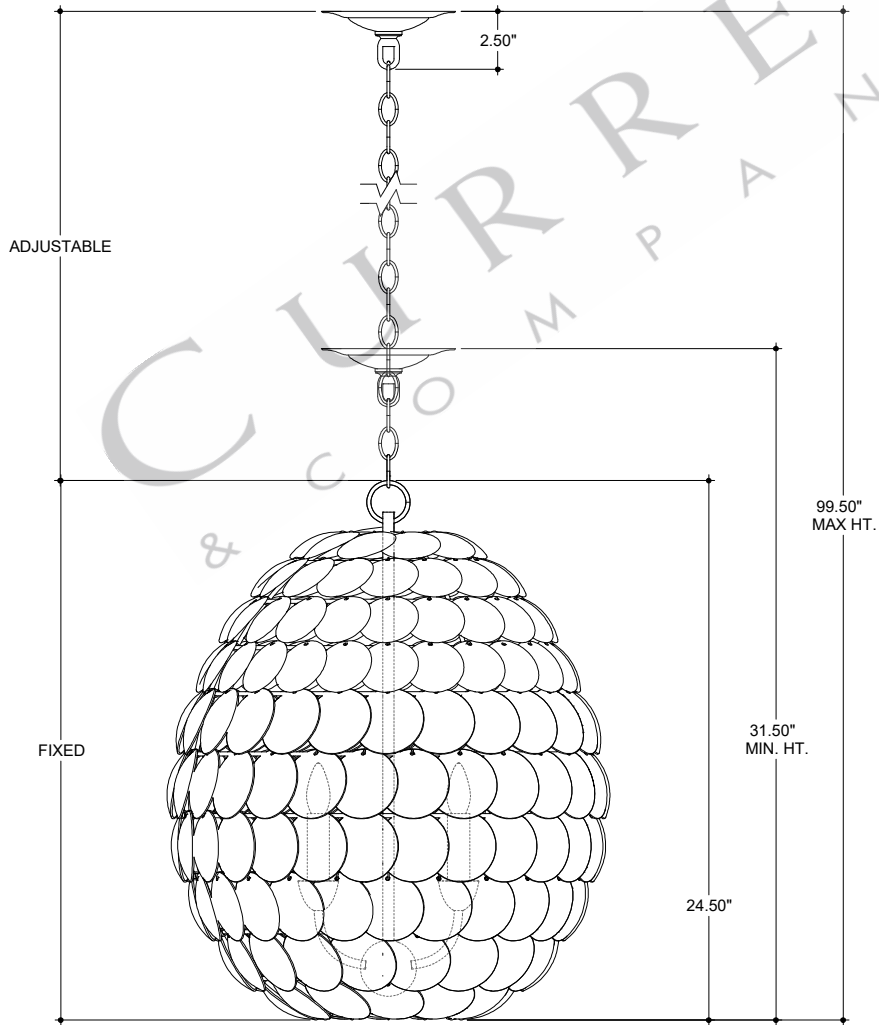

20.00" DIA. SHADE
 6.00" DIA. CANOPY
 1.00" H X 4.25" W
 CROSS BAR

CANOPY DETAIL

TOP VIEW

FRONT VIEW

CURREY & COMPANY