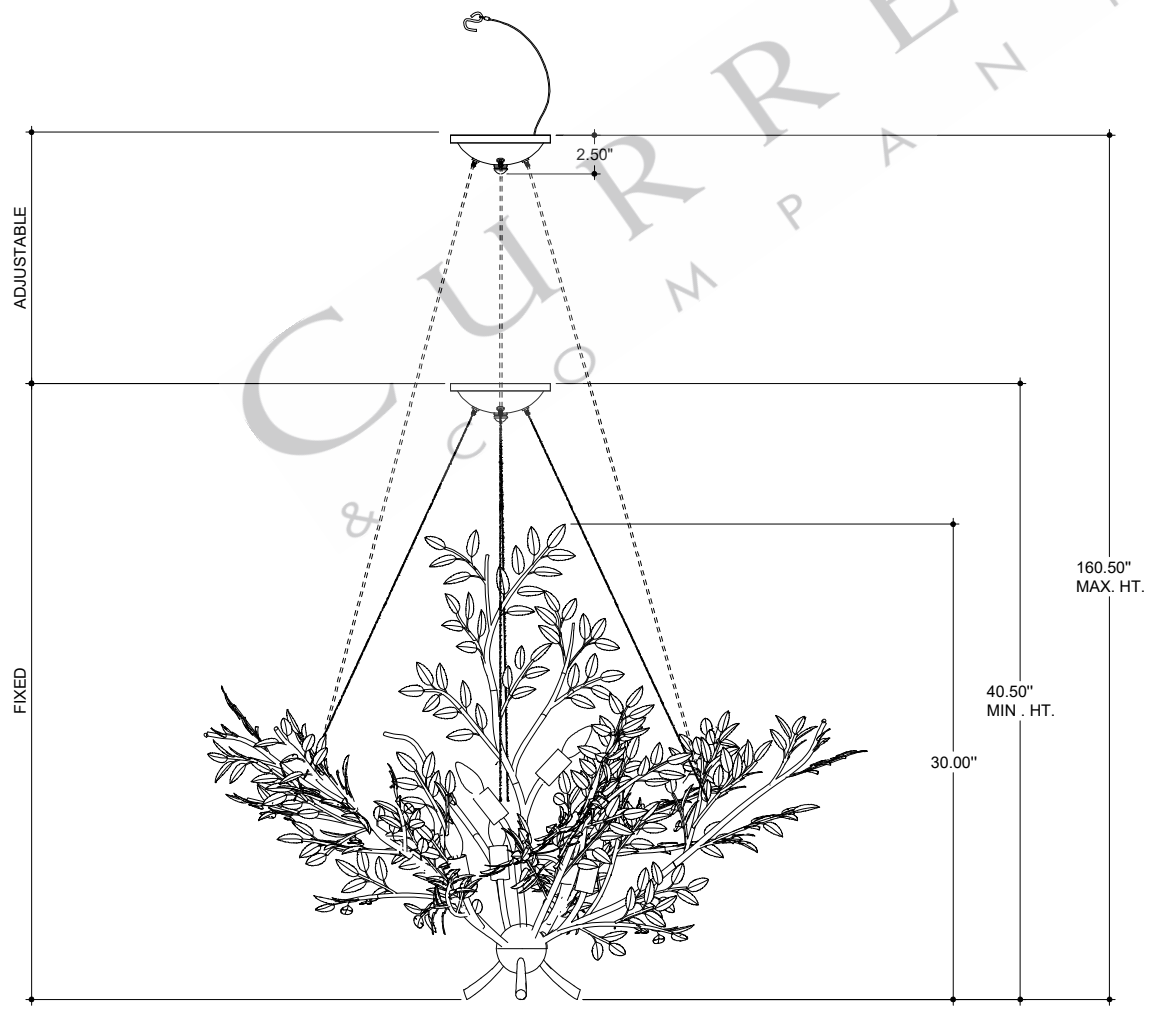

38.00"
 6.00" DIA. CANOPY
 1.00" H X 4.25" W
 CROSS BAR

TOP VIEW

CANOPY DETAIL

FRONT VIEW