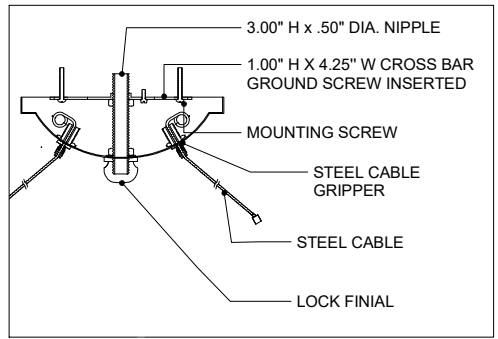

38.00"
 6.00" DIA. CANOPY
 1.00" H X 4.25" W
 CROSS BAR

TOP VIEW

CANOPY DETAIL

FRONT VIEW