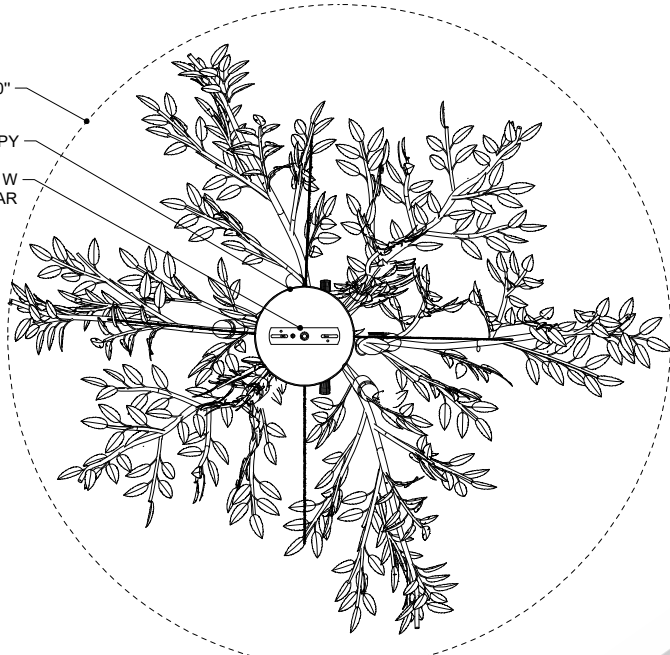

38.00"
 6.00" DIA. CANOPY
 1.00" H X 4.25" W
 CROSS BAR

TOP VIEW

CANOPY DETAIL

FRONT VIEW