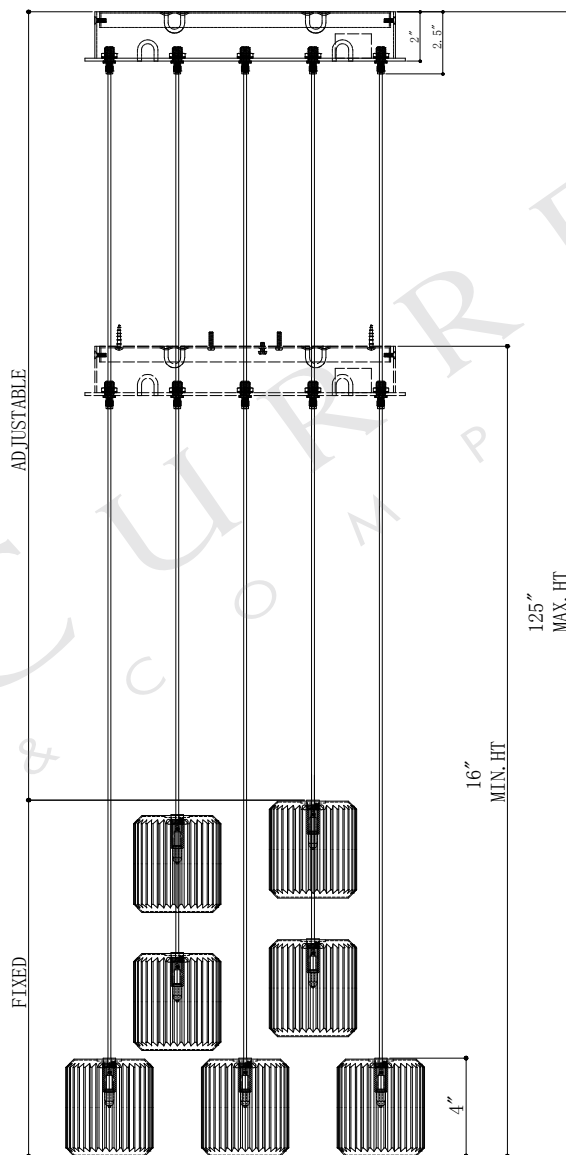

13"DIA*2.5"H.CANOPY
 11.75"DIA*0.75"H MOUNTING
 PLATE COVER
 3.5"DIA*4.0"H.SHADE

TOP VIEW

CANOPY DETAIL

FRONT VIEW