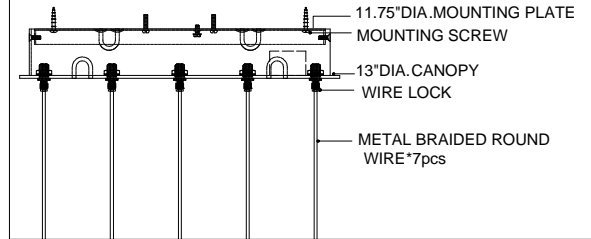

13"DIA*2.5"H.CANOPY
 11.75"DIA*0.75"H MOUNTING
 PLATE COVER
 3.5"DIA*4.0"H.SHADE

TOP VIEW

CANOPY DETAIL

FRONT VIEW