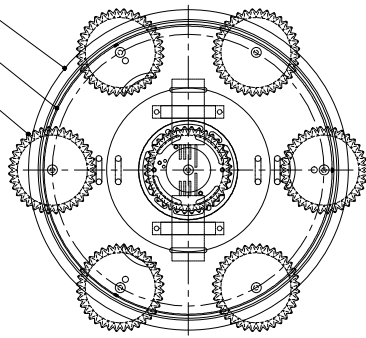

13"DIA*2.5"H.CANOPY
 11.75"DIA*0.75"H MOUNTING
 PLATE COVER
 3.5"DIA*4.0"H.SHADE

TOP VIEW

CANOPY DETAIL

FRONT VIEW