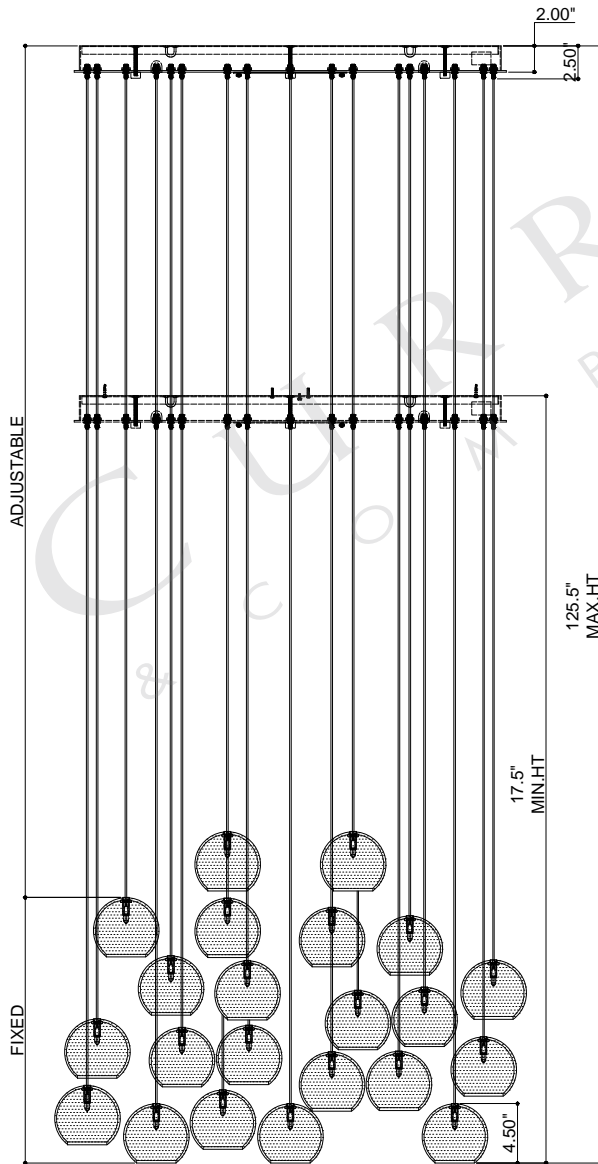

33"DIA*2.5"H.CANOPY
 31.75"DIA*0.75"H.MOUNTING PLATE COVER
 5.0"DIA*4.5"H.SHADE

TOP VIEW

CANOPY DETAIL

FRONT VIEW