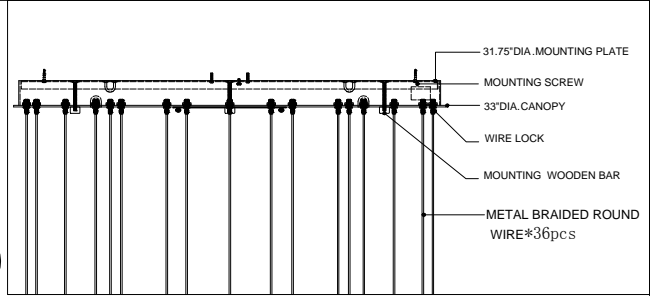

33"DIA*2.5"H.CANOPY
 31.75"DIA*0.75"H.MOUNTING PLATE COVER
 5.0"DIA*4.5"H.SHADE

TOP VIEW

CANOPY DETAIL

FRONT VIEW