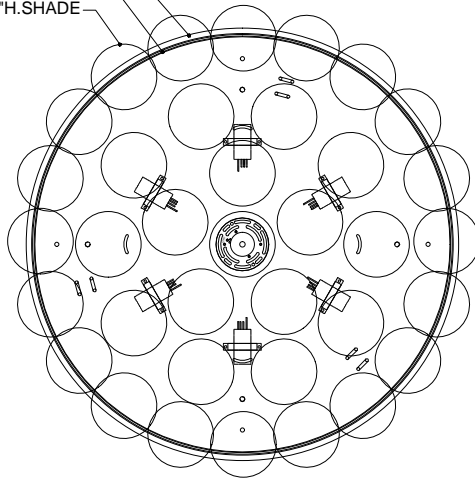

33"DIA*2.5"H.CANOPY
 31.75"DIA*0.75"H.MOUNTING PLATE COVER
 5.0"DIA*4.5"H.SHADE

TOP VIEW

CANOPY DETAIL

FRONT VIEW